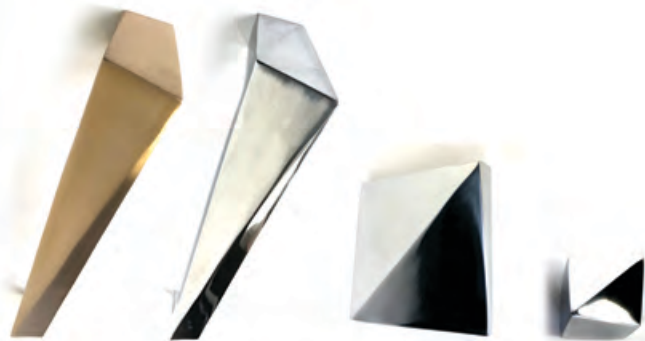

main image, **facet wing** in satin finished bronze, also available in aluminium and brass
detail image, **facet 350** in satin finished bronze, **facet 350**, **facet cabinet** and **facet drawer handle** in bright polish aluminium