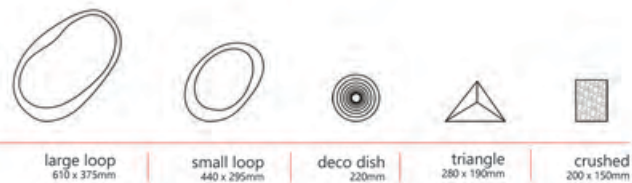

lighting

main image, **crushed** in semi aged bronze
detail image, **small loop** in bright polished aluminium, **triangle** in satin finished bronze, **deco dish** in semi aged bronze