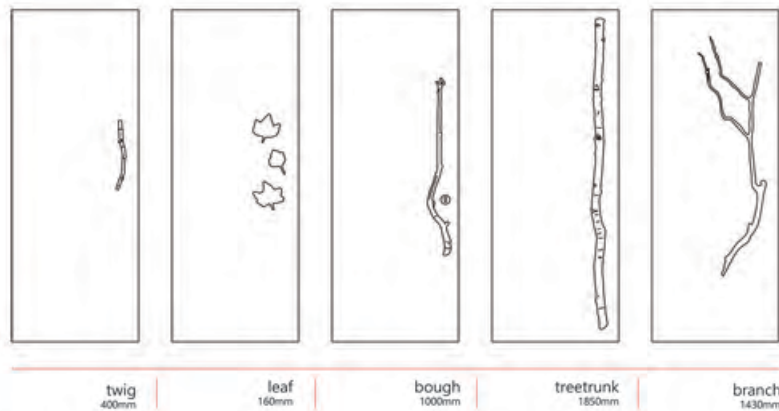

woodland collection