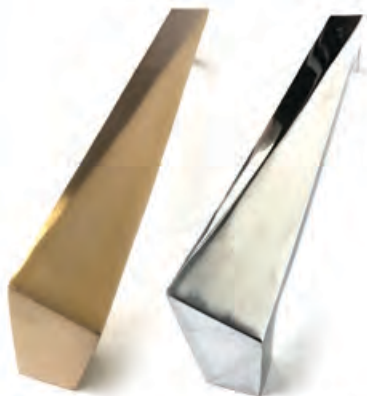

facet lever handle  
140 x 50mm

main image, **facet lever handle** in aged bronze  
detail image, **facet lever handle** in aged bronze

1400  
1400 x 50mm

1000  
1000 x 35mm

580  
580 x 35mm

350  
350 x 35mm

#### strip handle sizes

strip handles are available in 4 sizes; 1400mm, 1000mm (with integral escutcheon), 580mm and 350mm  
all designs and finishes are available as furniture and D handles as shown in the crushed collection in the previous pages  
crushed and facet are also available as lever handles.