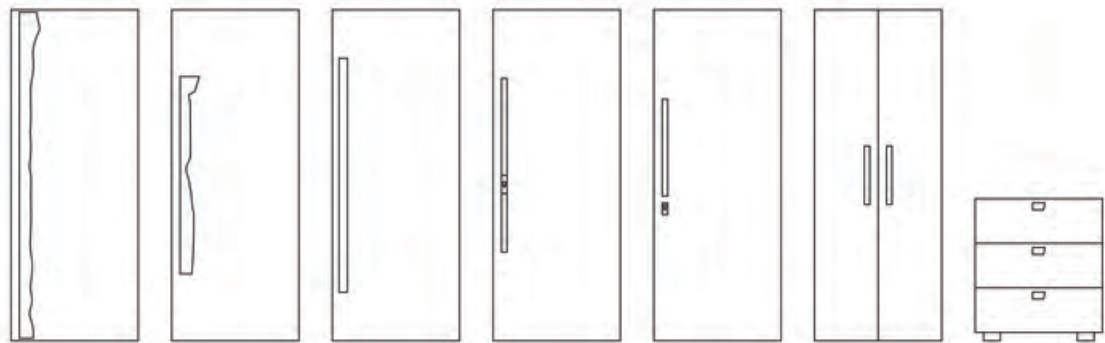

trafalgar  
105mm

victoria  
790mm

elizabeth  
690mm

albert  
350mm

sunburst  
150mm

button  
150mm

baroque collection / centre knobs

main image, **sunburst centre knob** in semi aged brass, also available in aluminium and bronze  
detail images, **trafalgar** in bright aluminium, **elizabeth** in satin brass, **victoria** in semi aged brass, **albert** in bright aluminium, **button** in satin aluminium

large plank  
2000mm

plank  
1180mm

grain 1400  
1400 x 50mm

grain 1000  
1000 x 35mm  
\*with keyhole

grain 580  
580 x 35mm  
\*with escutcheon

grain 350  
350 x 35mm

chock  
75 x 42mm

timber grain collection