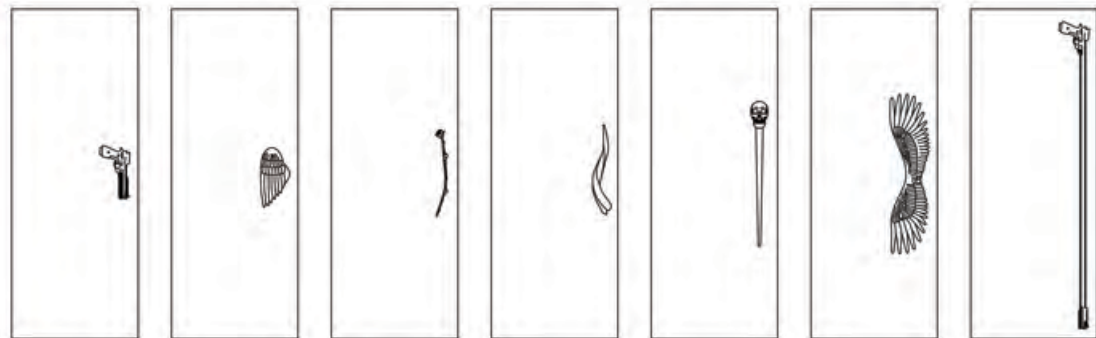

angel wing
355mm

rose
525mm

horn
530mm

skull
870mm

eaglewing
960mm

large gun
1850mm

gun 320
320mm