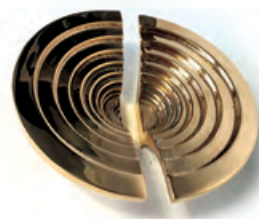

deco d  
220mm

sunburst  
lever handle  
450 x 170mm

deco dish wall light  
220mm

art deco collection

main image, **sunburst lever handle** in semi aged bronze also available in aluminium and brass  
detail images, **sunburst 300** in aged bronze, **deco D** in bright polished bronze, **sunburst centre knob** in semi aged bronze

lily  
280mm

aphrodite D  
300mm

nymph  
280mm

art nouveau collection

main image, **nymph** in aged bronze, also available in aluminium and brass  
detail image, **aphrodite** in semi aged bronze, **lily** in bright polished aluminium

trafalgar  
105mm

victoria  
790mm

elizabeth  
690mm

albert  
350mm

sunburst  
150mm

button  
150mm

baroque collection / centre knobs

main image, **sunburst centre knob** in semi aged brass, also available in aluminium and bronze  
detail images, **trafalgar** in bright aluminium, **elizabeth** in satin brass, **victoria** in semi aged brass, **albert** in bright aluminium, **button** in satin aluminium