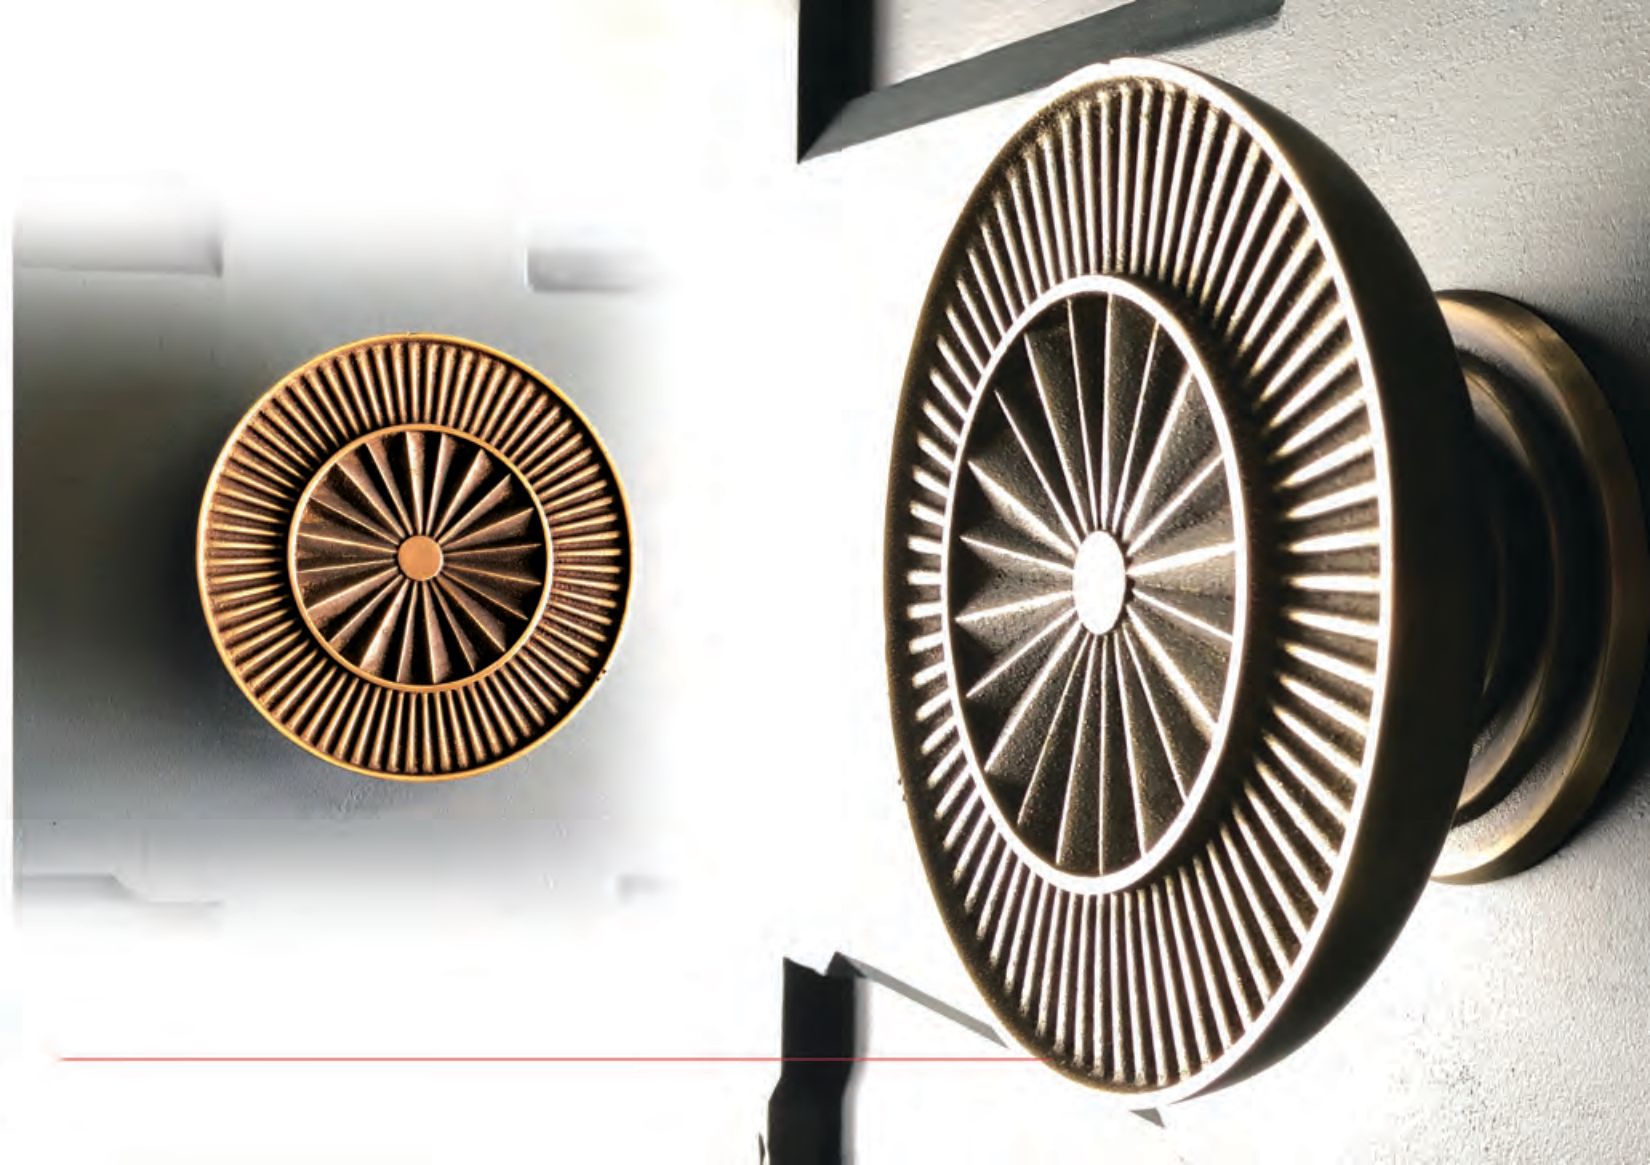

trafalgar  
105mm

victoria  
790mm

elizabeth  
690mm

albert  
350mm

sunburst  
150mm

button  
150mm

baroque collection / centre knobs

main image, **sunburst centre knob** in semi aged brass, also available in aluminium and bronze  
detail images, **trafalgar** in bright aluminium, **elizabeth** in satin brass, **victoria** in semi aged brass, **albert** in bright aluminium, **button** in satin aluminium