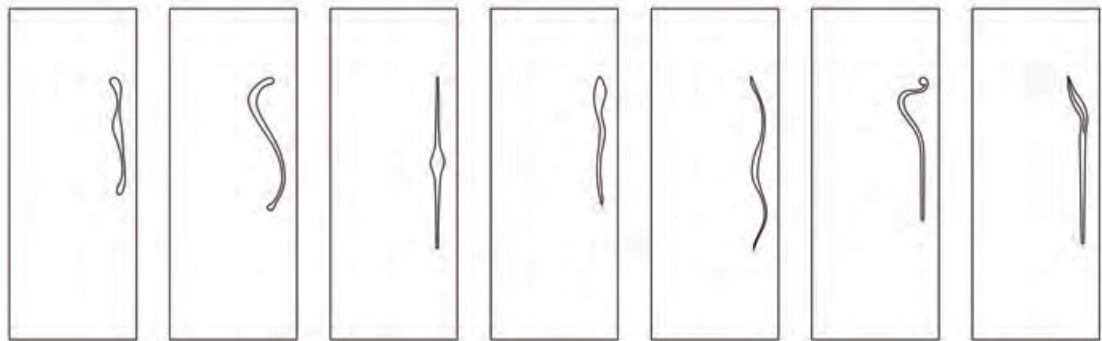

1000 pull handle  
1000 x 34mm

300 D handle  
300mm

escutcheon  
65 x 34mm

woodland escutcheon  
65 x 45mm

escutcheons

escutcheons are available in the same designs and finishes as the strip handles

main image, **grain 1000** in bright polished aluminium, also available in brass and bronze  
detail image, **comb**, **crushed**, **timber grain**, and **facet** escutcheons in semi aged bronze

squib  
180mm

seaward 280  
280mm

littlejohn 580  
580mm

shim  
295mm

rochelle 400  
400mm

langham 400  
400mm

spiggy  
180mm

fluid collection

main image, **shim** in bright polished aluminium and bright polished brass  
detail image, **langham** in bright polished aluminium, **seaward 280** bright polished brass, **squib** in bright polished aluminium