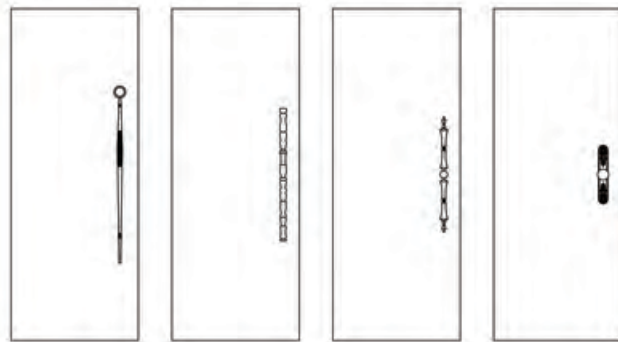

lily  
280mm

aphrodite D  
300mm

nymph  
280mm

art nouveau collection

main image, **nymph** in aged bronze, also available in aluminium and brass  
detail image, **aphrodite** in semi aged bronze, **lily** in bright polished aluminium