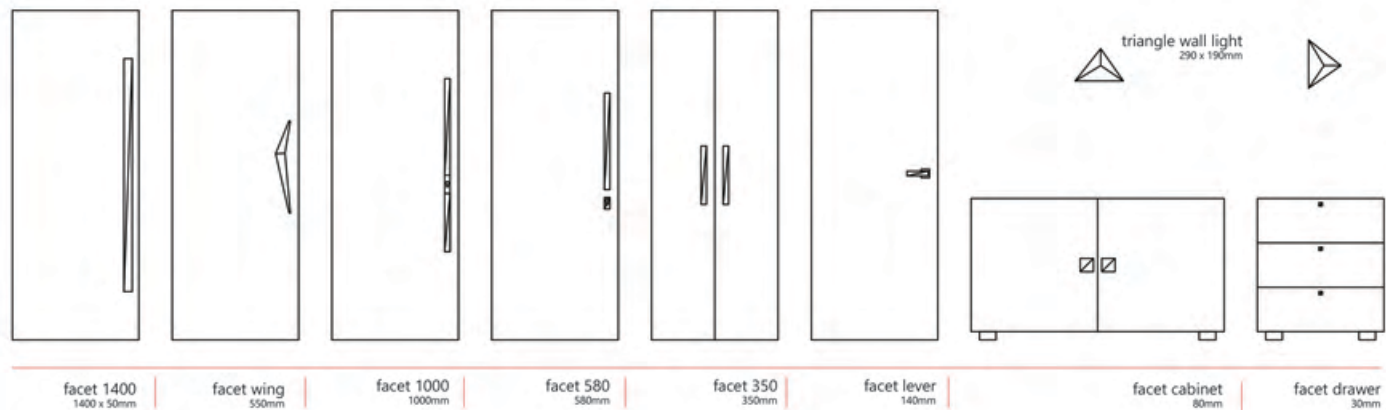

main image, **crushed lever handle** in semi aged bronze
detail image, **crushed lever handle** in semi aged bronze

facet collection