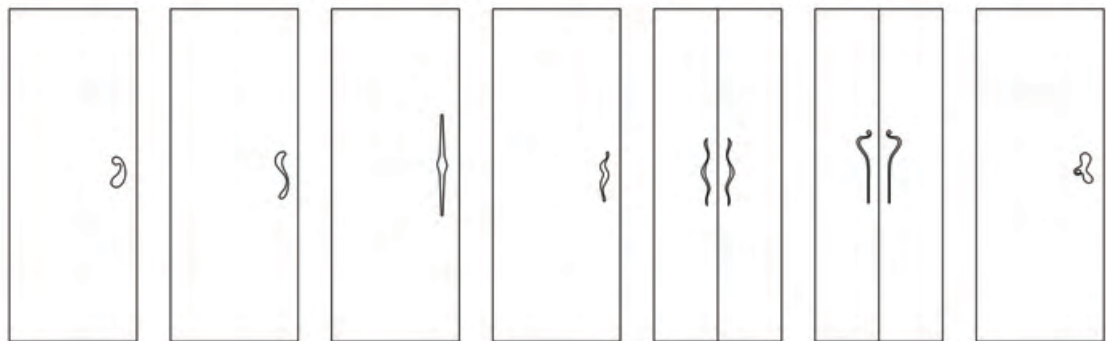

1000 pull handle  
1000 x 34mm

300 D handle  
300mm

escutcheon  
65 x 34mm

woodland escutcheon  
65 x 45mm

escutcheons

escutcheons are available in the same designs and finishes as the strip handles

main image, **grain 1000** in bright polished aluminium, also available in brass and bronze  
detail image, **comb**, **crushed**, **timber grain**, and **facet** escutcheons in semi aged bronze