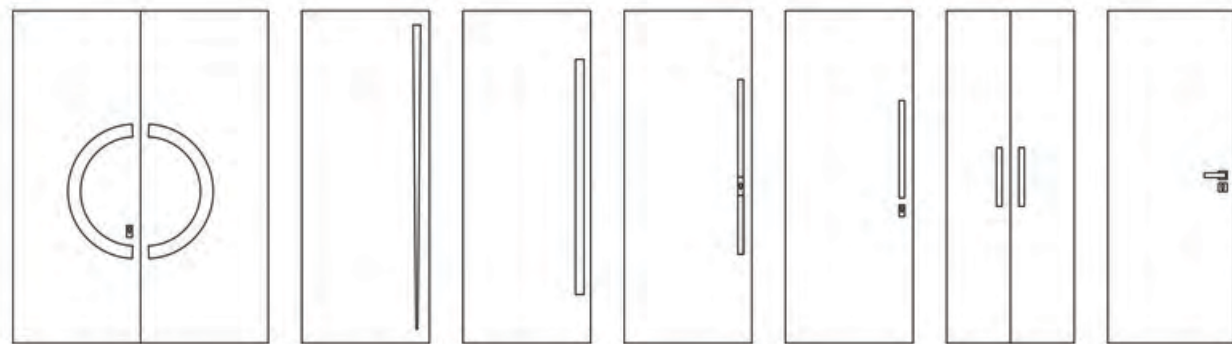

main image, **horn** in semi aged brass, also available in aluminium and bronze  
detail image, **eaglewing** in aged bronze, rose and **gun 320** in semi aged bronze

crushed entrance handle  
800mm

crushed  
1810mm