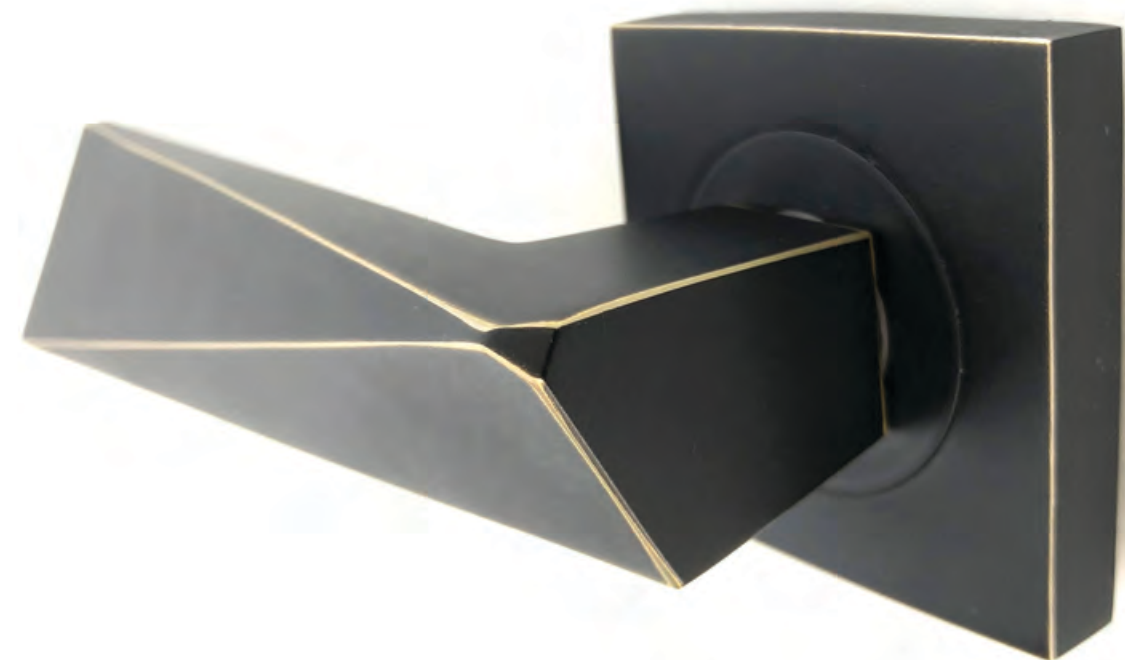

crushed lever handle  
135 x 50mm

main image, **crushed lever handle** in semi aged bronze  
detail image, **crushed lever handle** in semi aged bronze

facet collection

main image, **facet wing** in satin finished bronze, also available in aluminium and brass  
 detail image, **facet 350** in satin finished bronze, **facet 350**, **facet cabinet** and **facet drawer handle** in bright polish aluminium

facet lever handle  
140 x 50mm

main image, **facet lever handle** in aged bronze  
detail image, **facet lever handle** in aged bronze

1400  
1400 x 50mm

1000  
1000 x 35mm

580  
580 x 35mm

350  
350 x 35mm