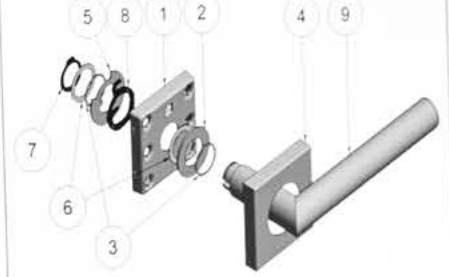

Item	Part Number	Description
1	19012242 LBII-19 B HANDLE BSQ V01	HANDLE WITHOUT ROSE BR
2	19012243 BSQ MOUNT	UNIT 1/2.1 HANDLE
3	19012244 SPRING	SPRING
4	19012245 SPRING WASHER	SPRINGER 1/2.1 HANDLE
5	19012246 SPRING WASHER	SPRINGER 1/2.1 HANDLE
6	19012247 SPRING WASHER	SPRINGER 1/2.1 HANDLE
7	19012248 SPRING WASHER	SPRINGER 1/2.1 HANDLE
8	19012249 SPRING WASHER	SPRINGER 1/2.1 HANDLE
9	19012250 SPRING WASHER	SPRINGER 1/2.1 HANDLE

FORMANI

BASICS LBII-19 BSQ