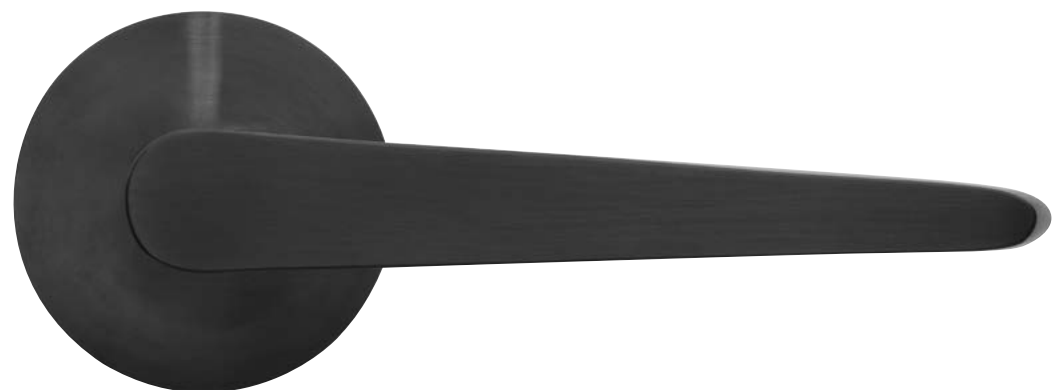

Accessoires

Meubelknoppen 352

Psiris

CONE OH100
PVD satin black

CONE OH100
satin stainless steel

Santpoort-Zuid, the Netherlands

CONE reference: Office Osiris Hertman Studio
Interior design: Osiris Hertman
Photography: Jurrit van der Waal
Product: CONE OH100 PVD satin black