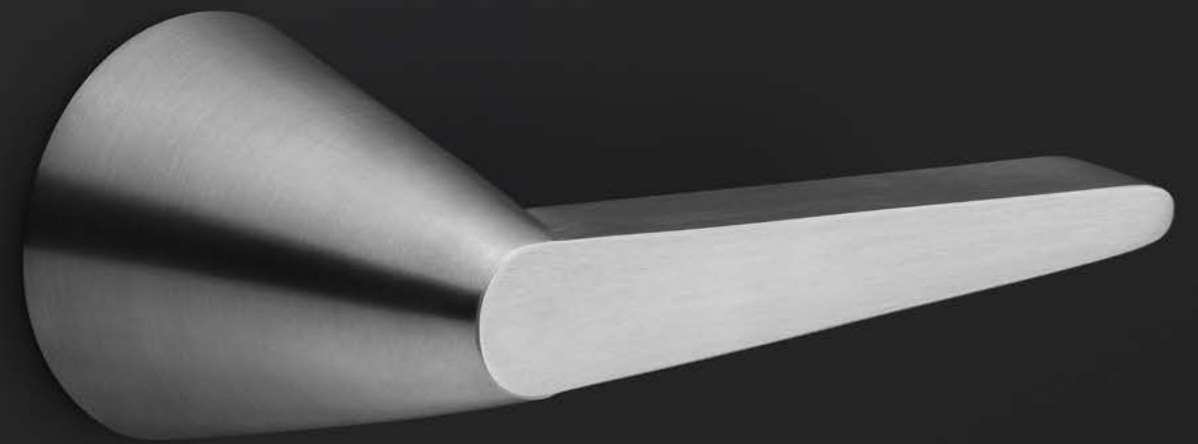

CONE by Osiris Hertman
Go to page 329