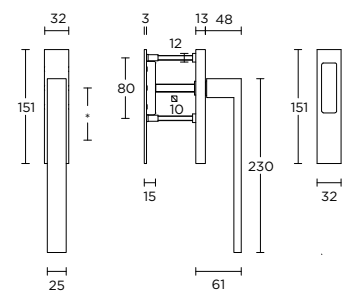

- 1 4
- 5

single solid internal lift-up sliding door handle with external flush pull

* blind or Y69

massieve set hefschuifdeurbeslag inclusief inbouwkom voor buitenzijde

* blind of PC69

more options available:
pricelist or formani.com/005K

- 1 satin stainless steel
- 3 polished stainless steel
- 4 satin black
- 5 PVD satin black
- 9 white