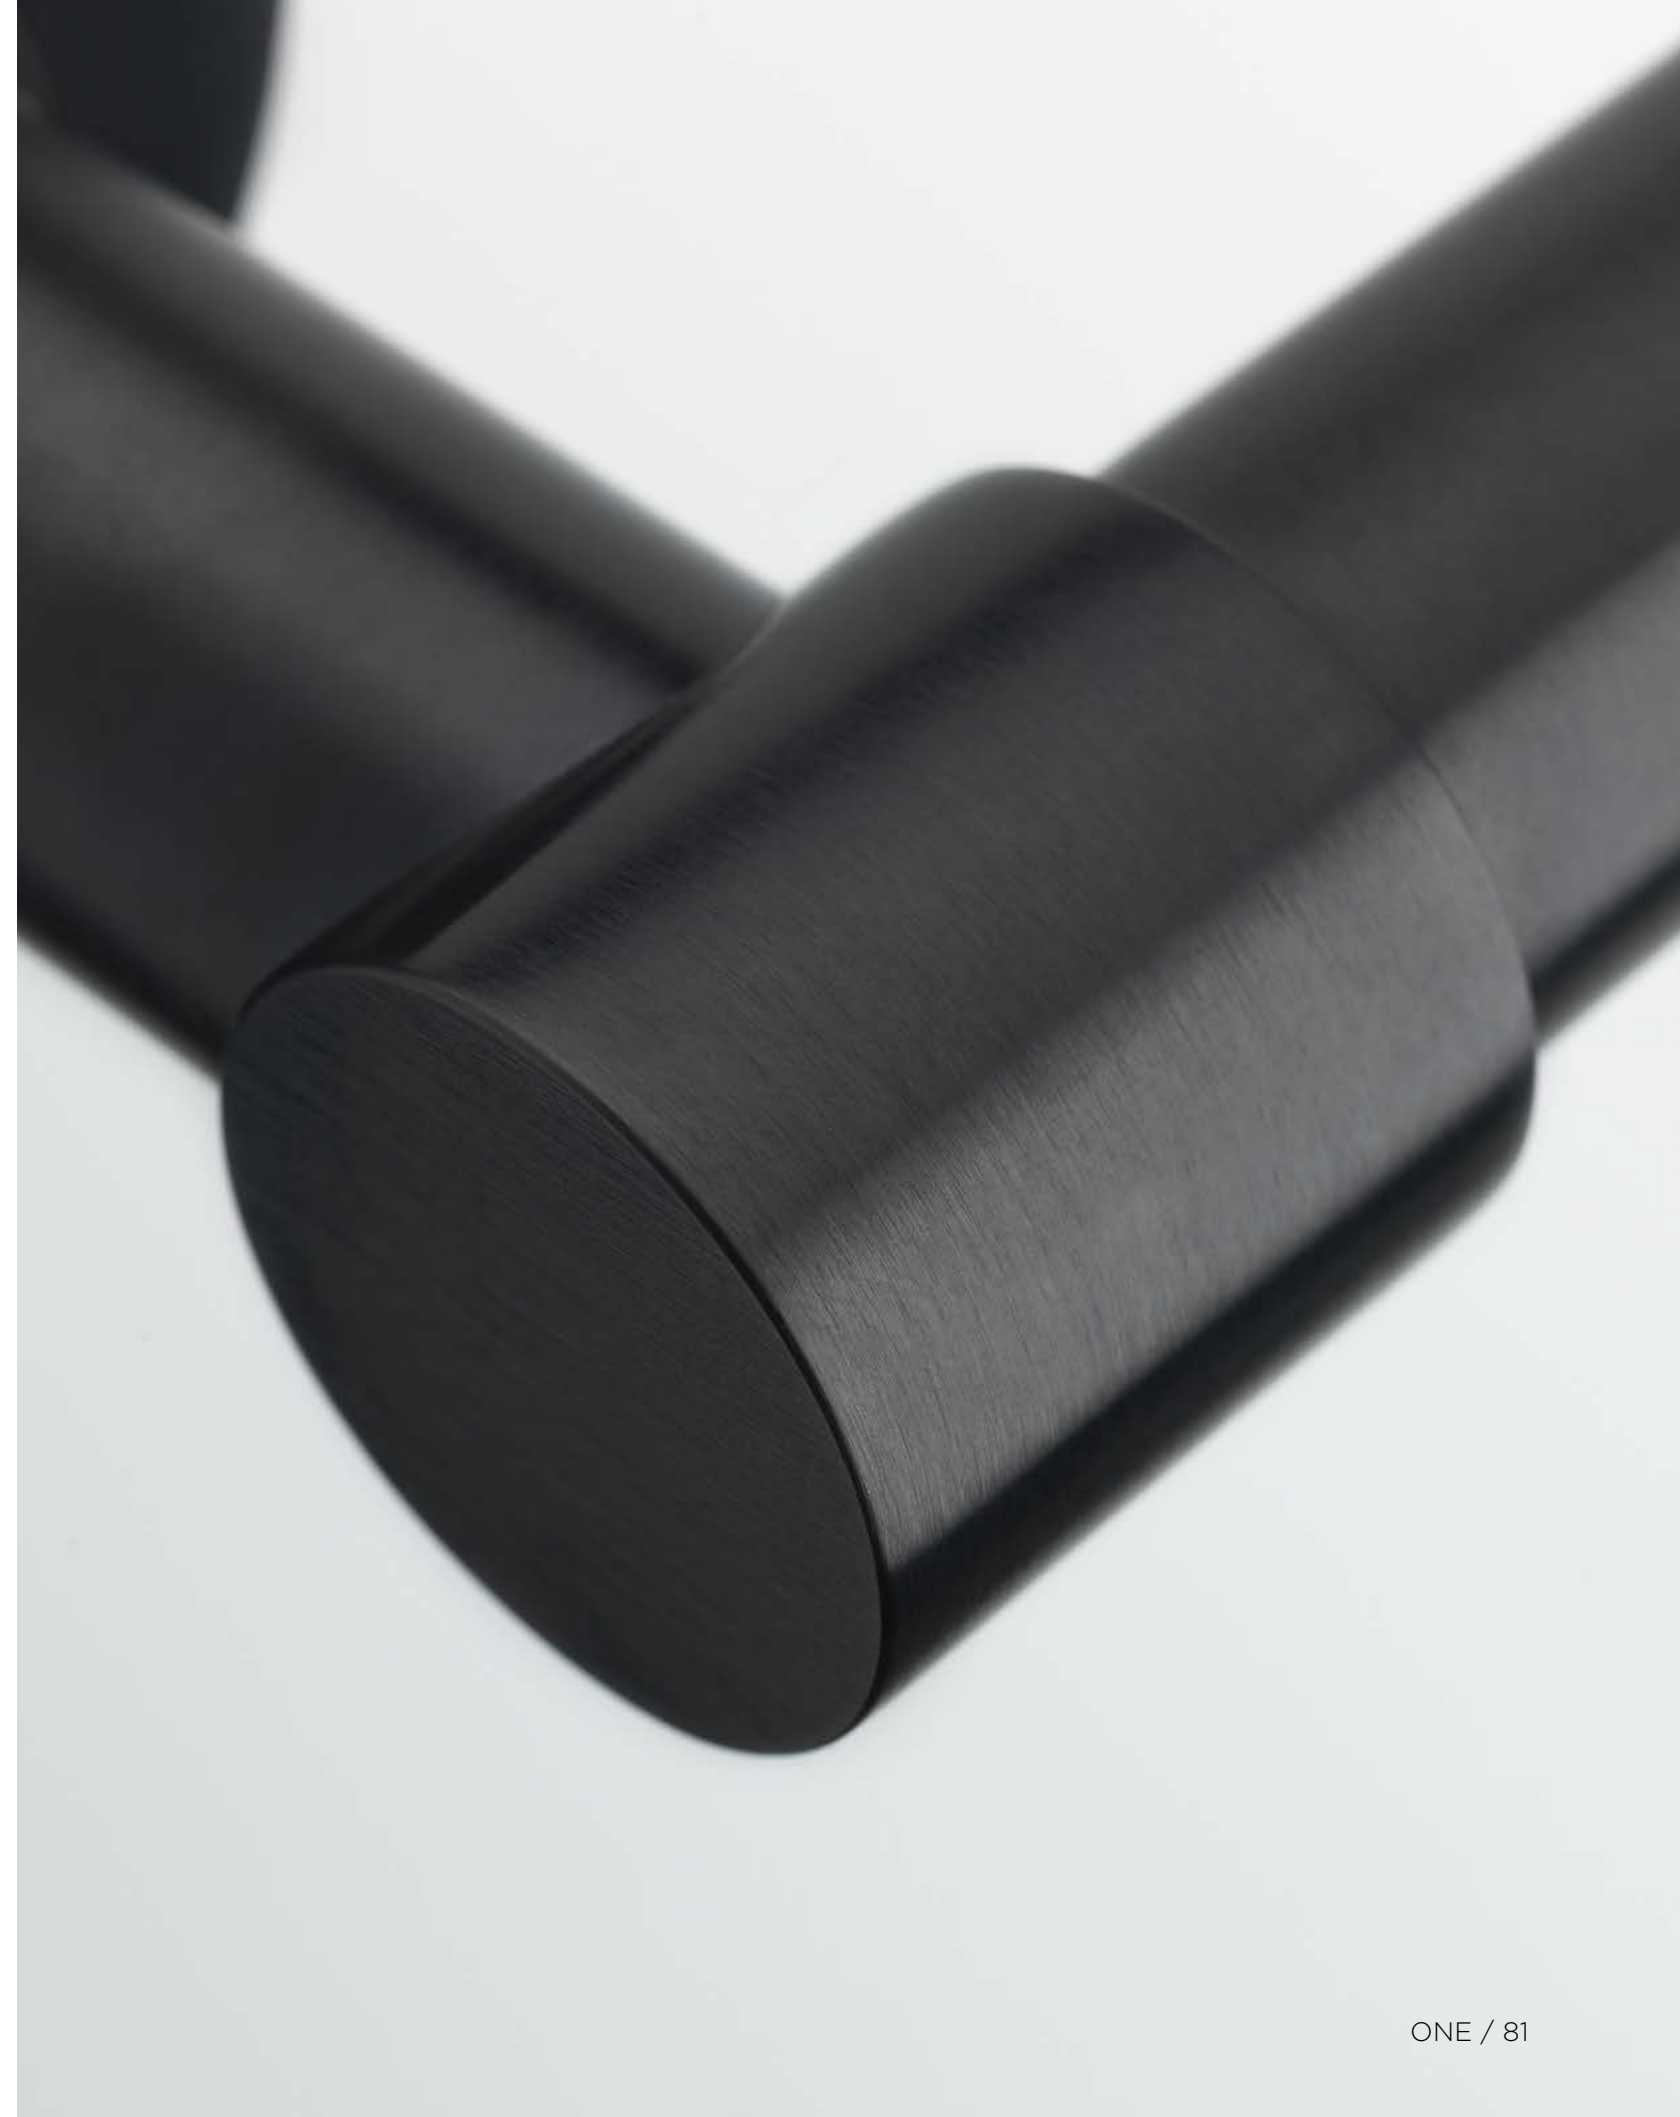

by Piet Boon

A true icon

A true icon

Simplicity is the essence of the design of our iconic ONE collection by Piet Boon, with the cylindrical volume forming its core. The clean lines and high-quality finish embody beauty and refinement, forming a coherent, elegant whole. It's safe to say that the ONE collection has developed into a true icon in the world of door handles and interior design.