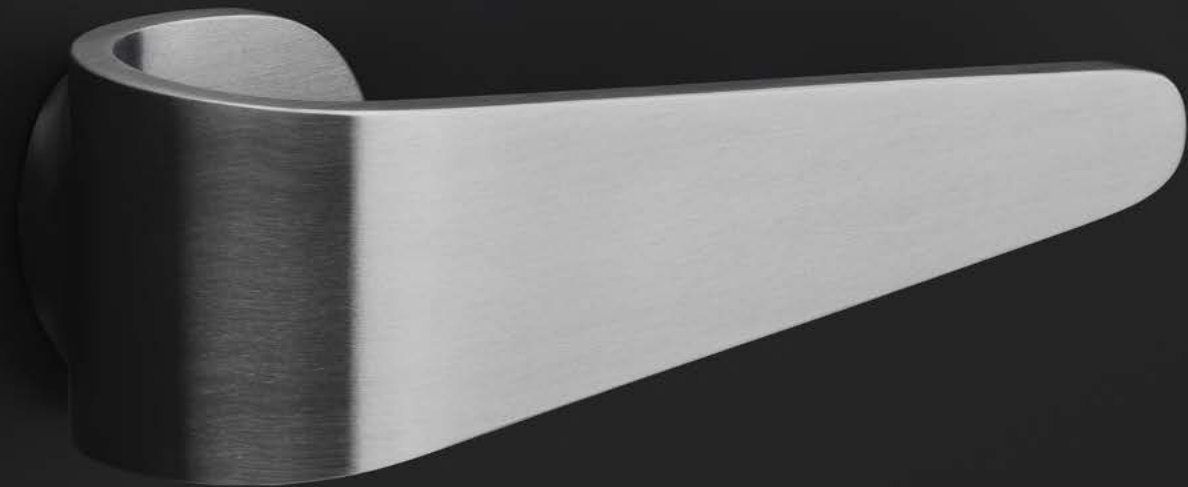

Mathieu Bruls

“In appearance EDGY shows what it does; while handling, she feels like another body.”

Maastricht, the Netherlands

Design philosophy: “Go with the flow, knowing when to go against it.”

Designed for FORMANI: EDGY