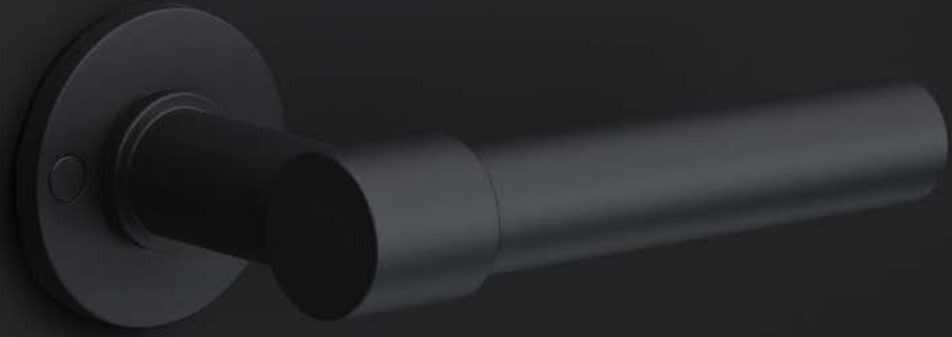

Panton.

ONE PBL20XL/50
satin black

ONE PBL20XL/50
satin black

ONE PBL20XL/50
bronze

ONE PBL20XL/50
PVD satin black

ONE PBL20XL/50
PVD satin gold

ONE PBL20XL/50
white

ONE PBL20XL/50
satin stainless steel