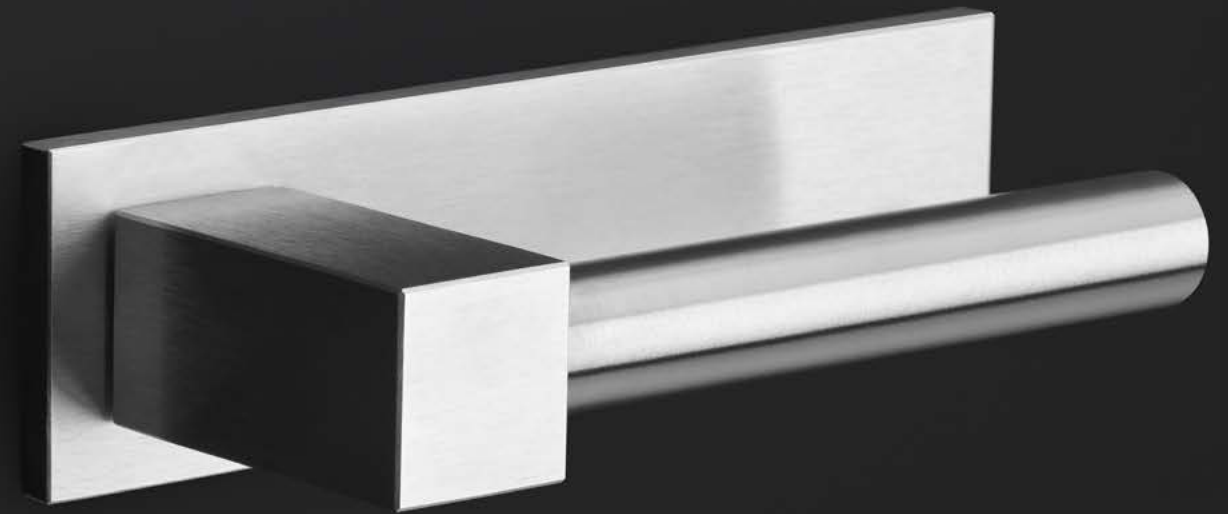

BOBBY EK100
satin stainless steel

BOBBY EK100
bronze

BOBBY EK100
bronze

Huizen, the Netherlands

BOBBY reference: Private residence and showroom Eric Kuster Metropolitan Luxury
Interior design: Eric Kuster
Photography: Jurrit van der Waal
Product: BOBBY EK100 satin stainless steel