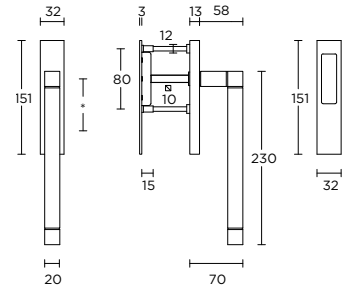

- 1 3
- 4 9

single solid internal lift-up sliding door handle with external flush pull

* blind or Y69

massieve set hefschuifdeurbeslag, inclusief inbouwkom voor buitenzijde

* blind of PC69

more options available:
pricelist or formani.com/005K

LSQ25

formani.com/K089

wall mounted door stop

deurstop wand

- 1 3
- 4

LSQ46

formani.com/K090

floor mounted door stop

deurstop vloer

- 1 3
- 4