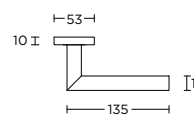

sprung lever handle attached to rose with metal sub-rose

deurkruk vast-draaibaar geveerd op rozet met metalen onderconstructie

- BSQN53
- BSQY53
- BSQB53
- BSQWC53