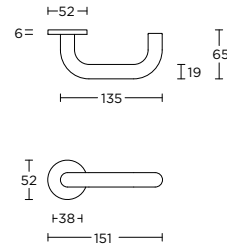

LB1-19

1

formani.com/Q001

1

sprung lever handle attached to rose with metal sub-rose
EN1906 class 3 certified

deurkruk vast-draaibaar geveerd op rozet met metalen onderconstructie EN1906 klasse 3 gecertificeerd

- LBN50
- LBY50
- LBB50
- LBWC50

LB2-19

1

4

8

11

formani.com/Q004

sprung lever handle attached to rose with metal sub-rose
EN1906 class 3 certified

deurkruk vast-draaibaar geveerd op rozet met metalen onderconstructie EN1906 klasse 3 gecertificeerd

- LBN50
- LBY50
- LBB50
- LBWC50