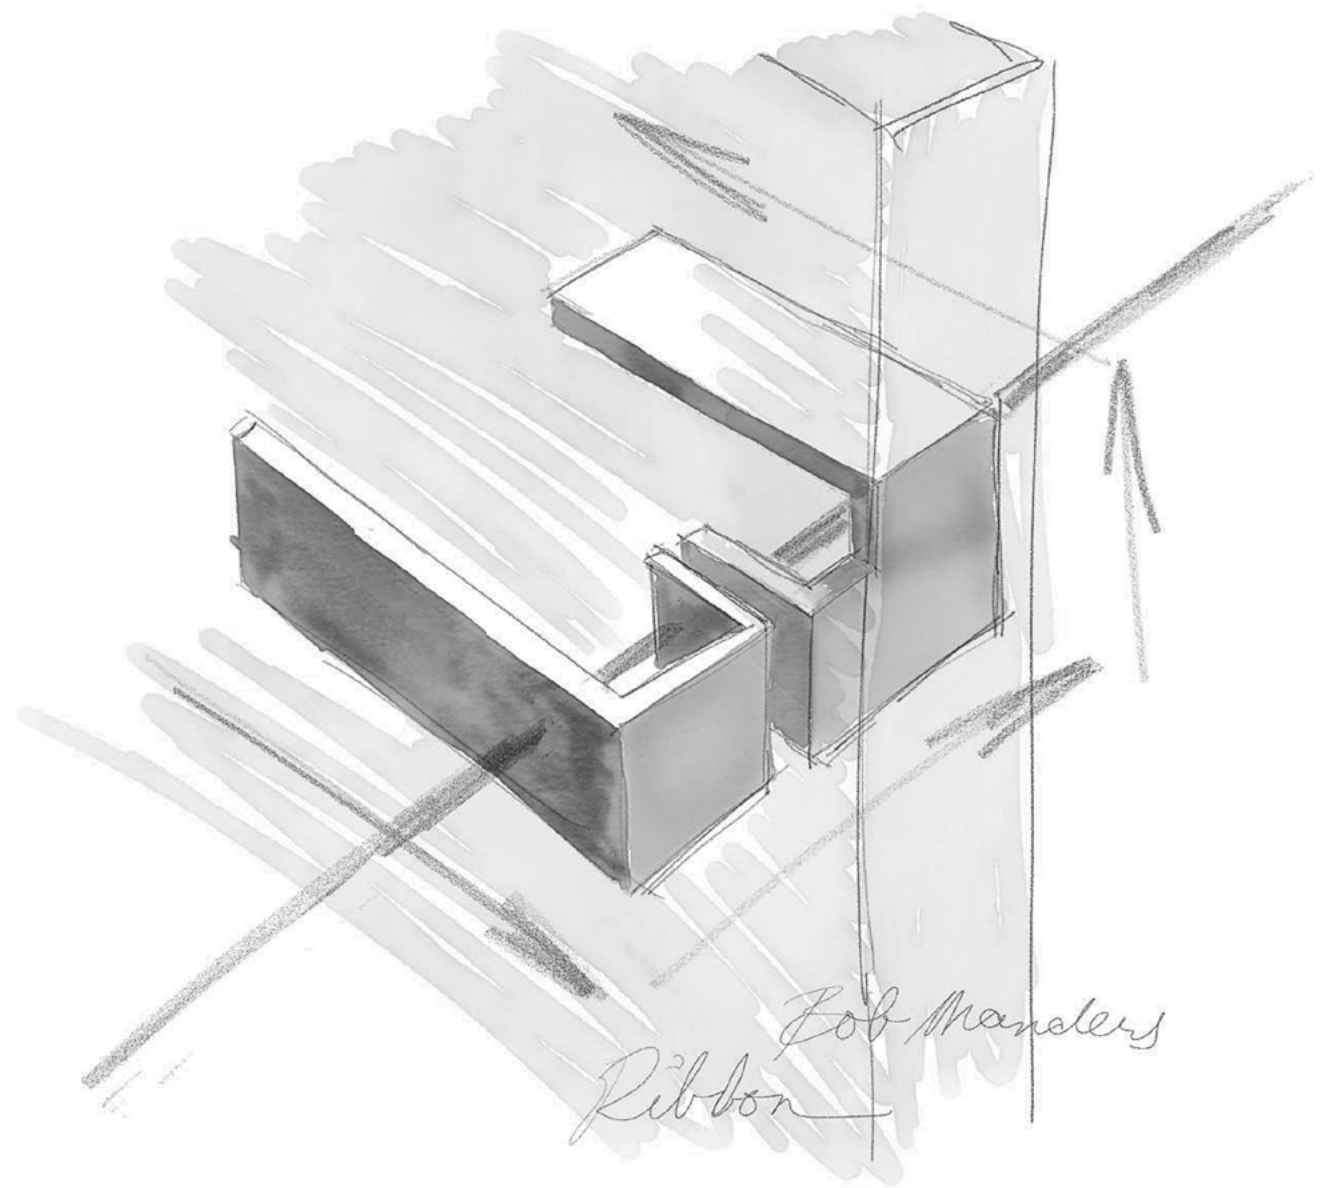

Accessoires

Meubelgrepen 504
Meubelknoppen 504
Hefschuifdeurbeslag 505

RIBBON BM100
satin stainless steel

RIBBON BM100
satin black

RIBBON BM100
satin black

RIBBON BM100
satin black

Waalwijk, the Netherlands