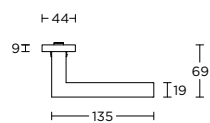

LB2-19P13SFC LB2-19P13N* LB2-19P13Y* LB2-19P13WC*

sprung lever handle attached to plate with metal sub-rose

* state distance on order

deurkruk vast-draaibaar met metalen onderconstructie geveerd op schild

* afstand opgeven bij bestelling

more options available: pricelist or formani.com/001Q