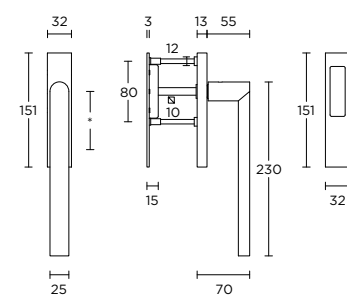

single solid internal lift-up sliding
door handle with external flush pull

* blind or Y69

massieve set hefschuifdeur
beslag inclusief inbouwkom voor
buitenzijde

* blind of PC69

more options available:
pricelist or formani.com/002D