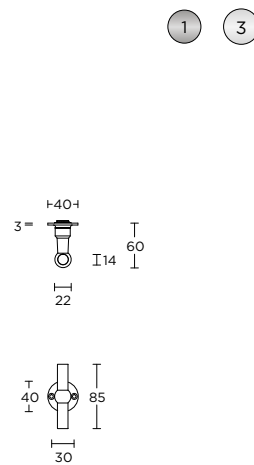

FVT85/40

1

3

formani.com/O001

solid unsprung lever handle attached to rose
ideal lock backset 60mm

massieve deurkruk vast-draaibaar ongeveer op rozet
ideale doormaat slot 60mm

more options available:
pricelist or formani.com/O010