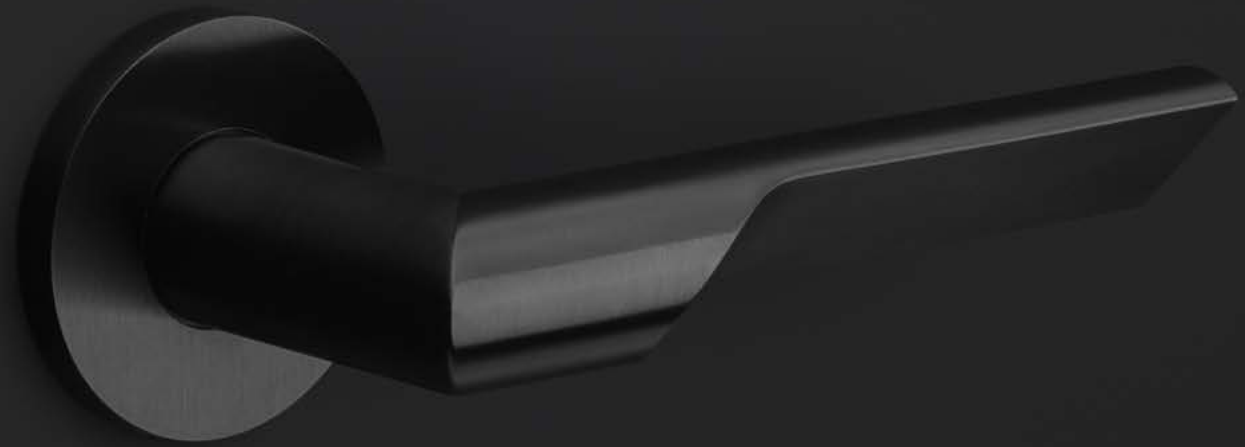

Product Design
Consultant

Gensler

RIVIO

Go to page 225