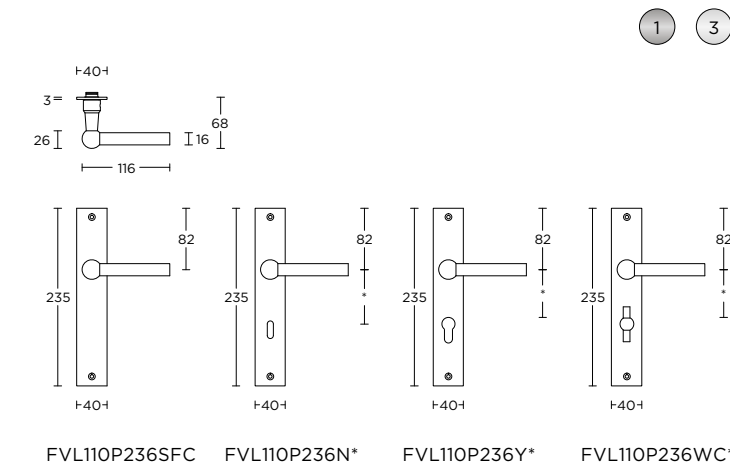

FVL110P236

1

formani.com/O004

FVL110P236SFC FVL110P236N* FVL110P236Y* FVL110P236WC*

solid unsprung lever handle attached to plate
fixings visible on one side only

* state distance on order
massieve deurkruk vast-draaibaar ongeveer op schild
een zijde met en een zijde zonder zichtbare bevestiging

* afstand opgeven bij bestelling

more options available:
pricelist or formani.com/O020