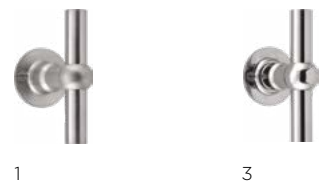

FVT85/40

1

3

formani.com/O001

solid unsprung lever handle attached to rose
ideal lock backset 60mm

massieve deurkruk vast-draaibaar ongeveer op rozet
ideale doormaat slot 60mm

more options available:
pricelist or formani.com/O010