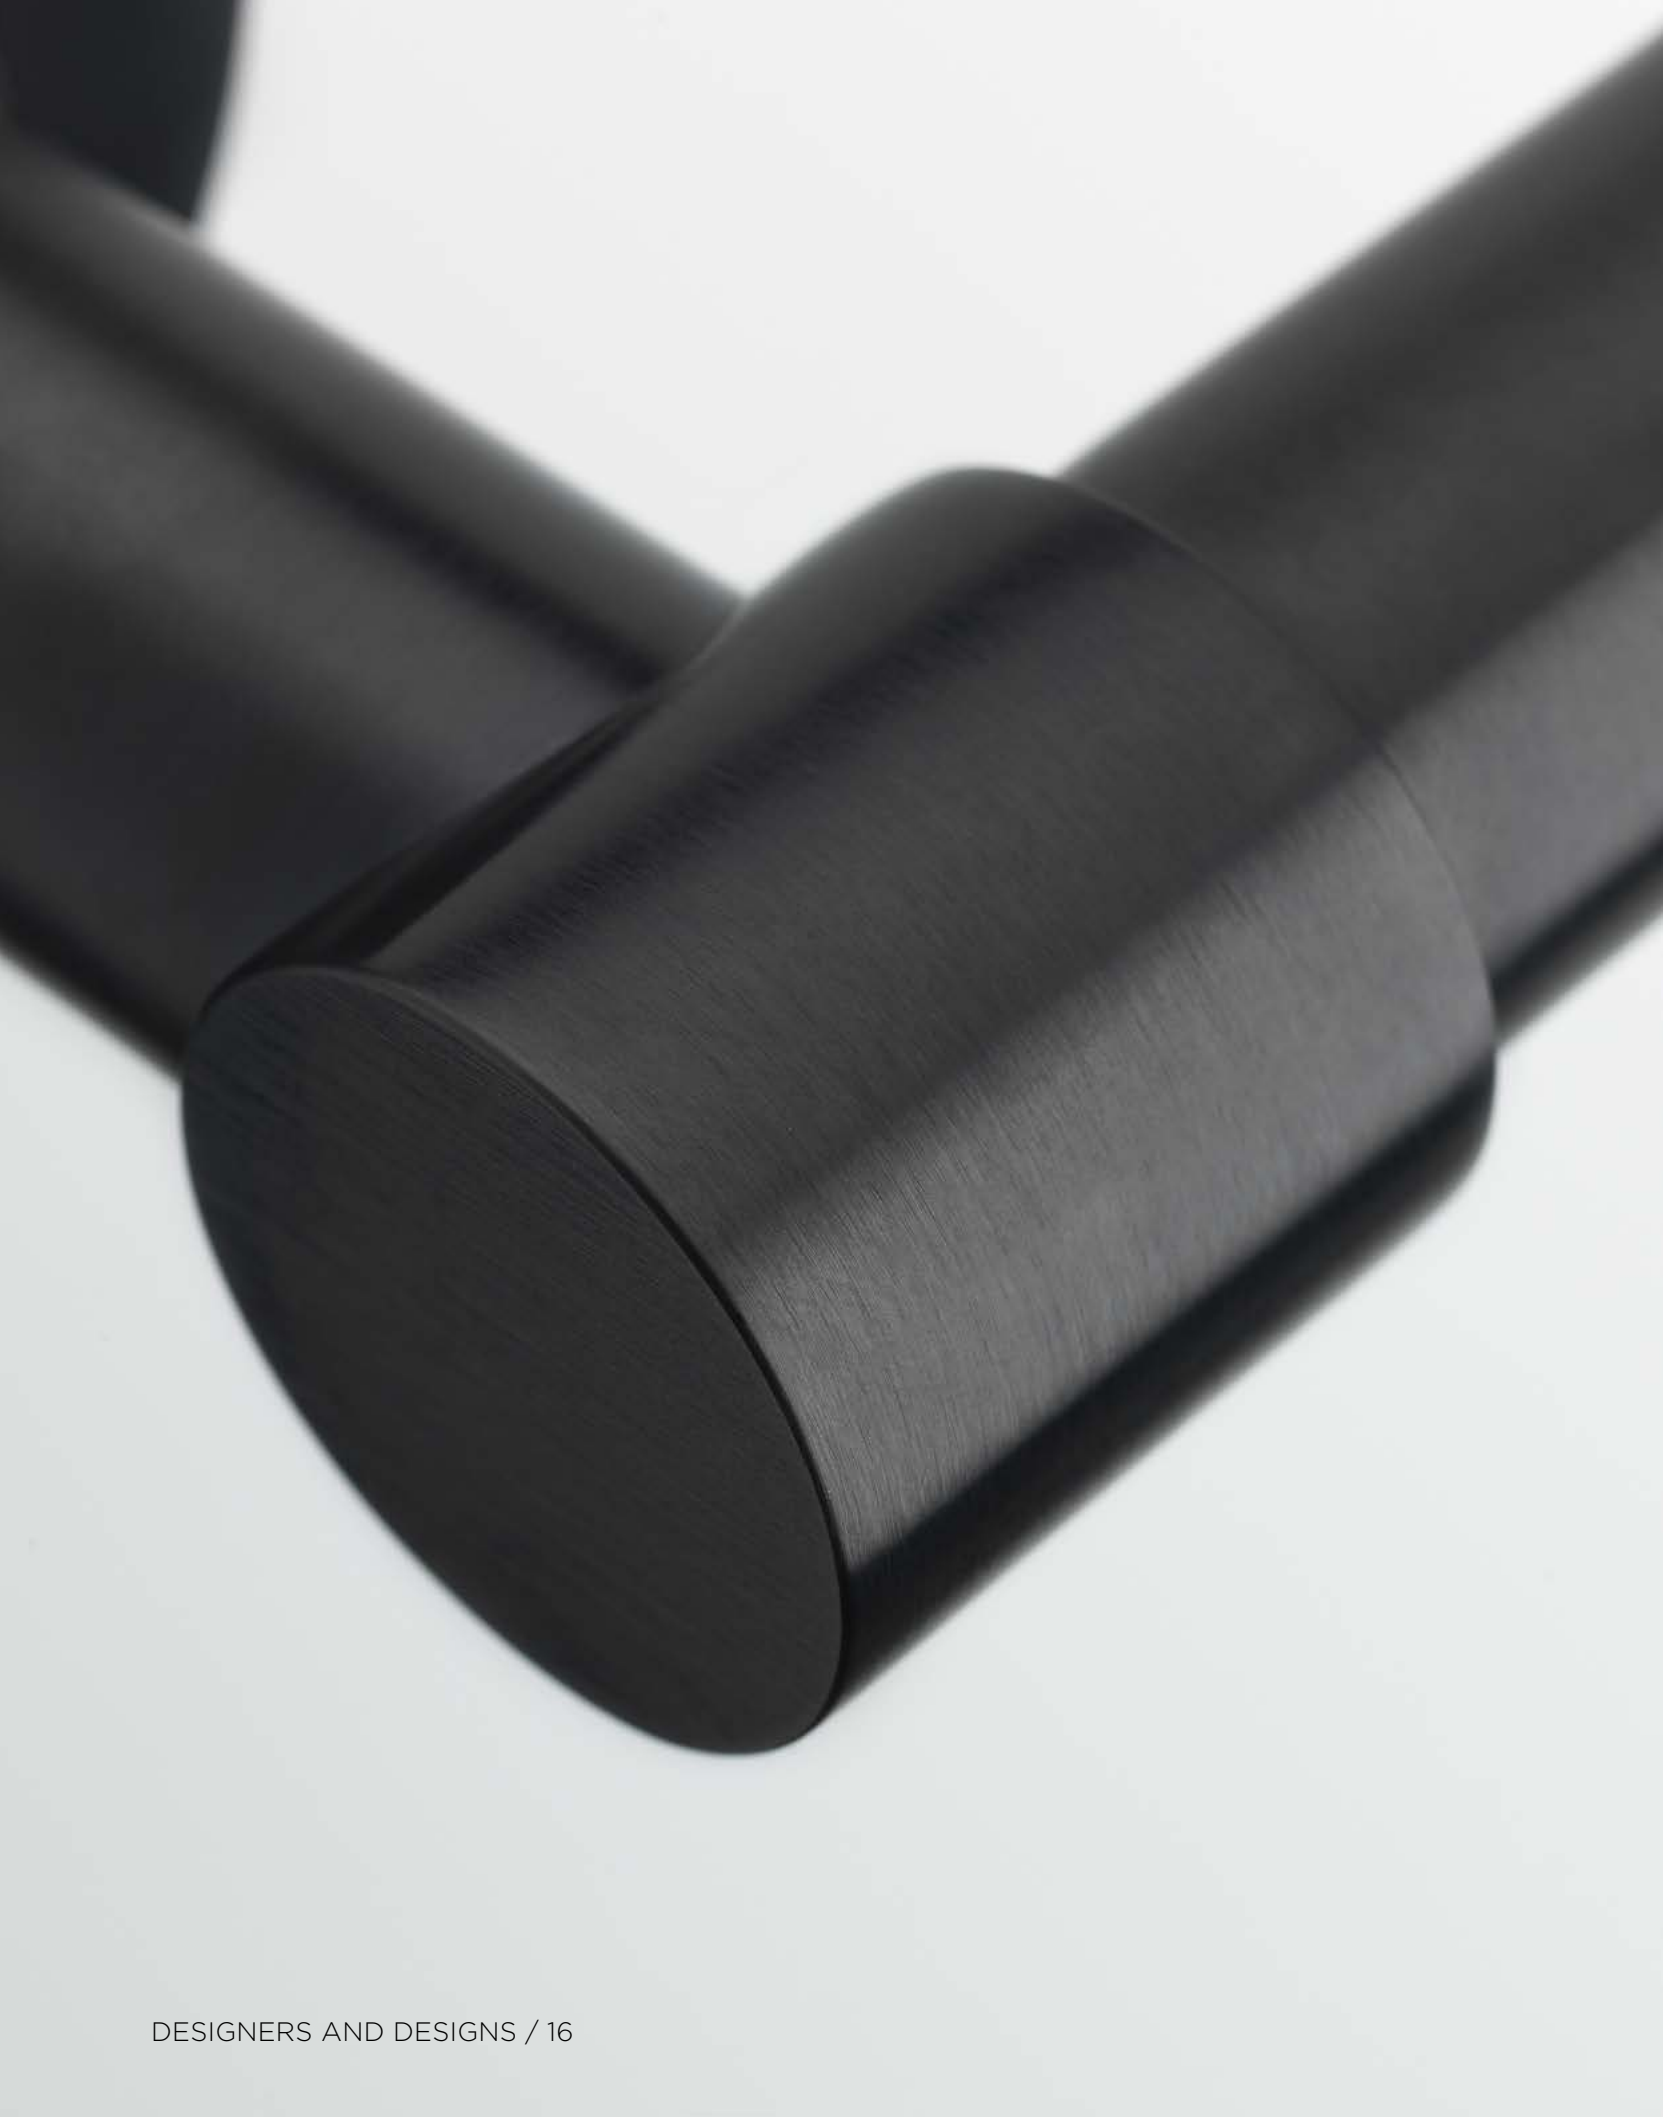

ONE by Piet Boon
Go to page 79