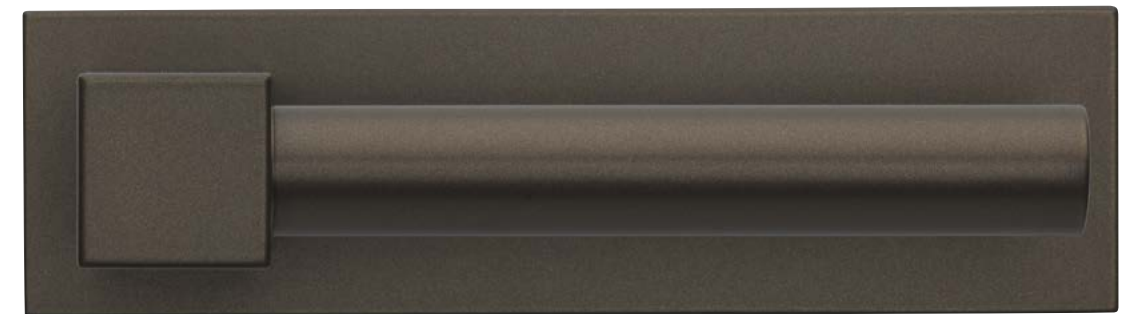

BOBBY by Eric Kuster

Go to page 355