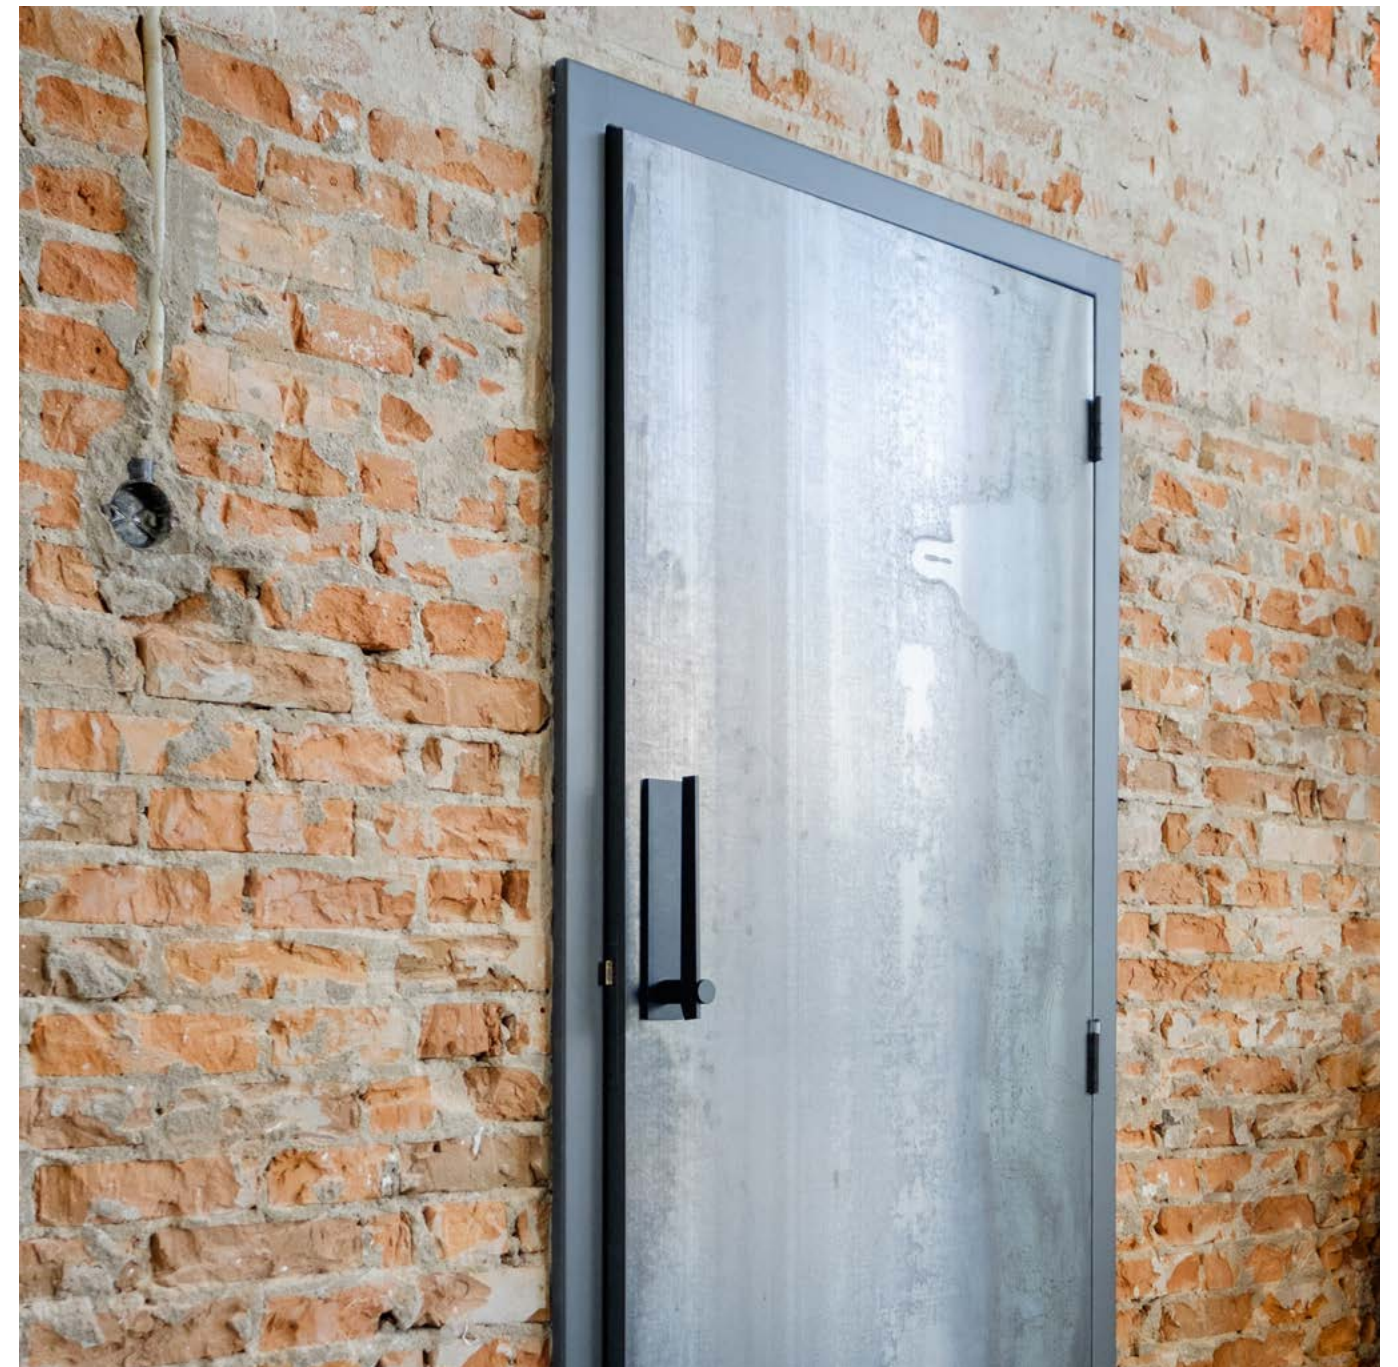

Accessoires

Meubelgrepen 324
Meubelknoppen 324
Inbouwkoppen 324
Hefschuifdeurbeslag 325

TENSE BB100
satin black

SWP

TENSE BB100
satin black

TENSE BB100
bronze

Laren, the Netherlands

TENSE reference: Atelier Kabaz architects
Interior design: Bertram Beerbaum, Kabaz architects
Photography: Peter Baas
Product: TENSE BB104 satin black