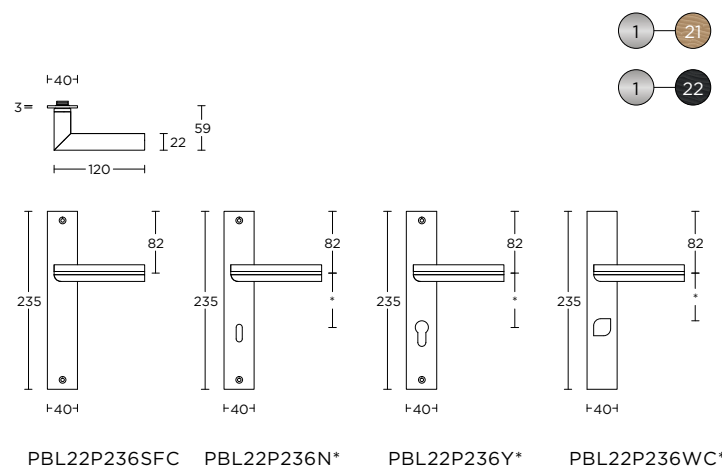

solid double sprung lever handle attached to rose
massieve deurkruk vast-draaibaar dubbel geveerd op rozet

- PBN50
- PBY50
- PBB50
- PBWC23

PBL22P236

1/21

formani.com/B002

solid unsprung lever handle attached to plate fixings visible on one side only