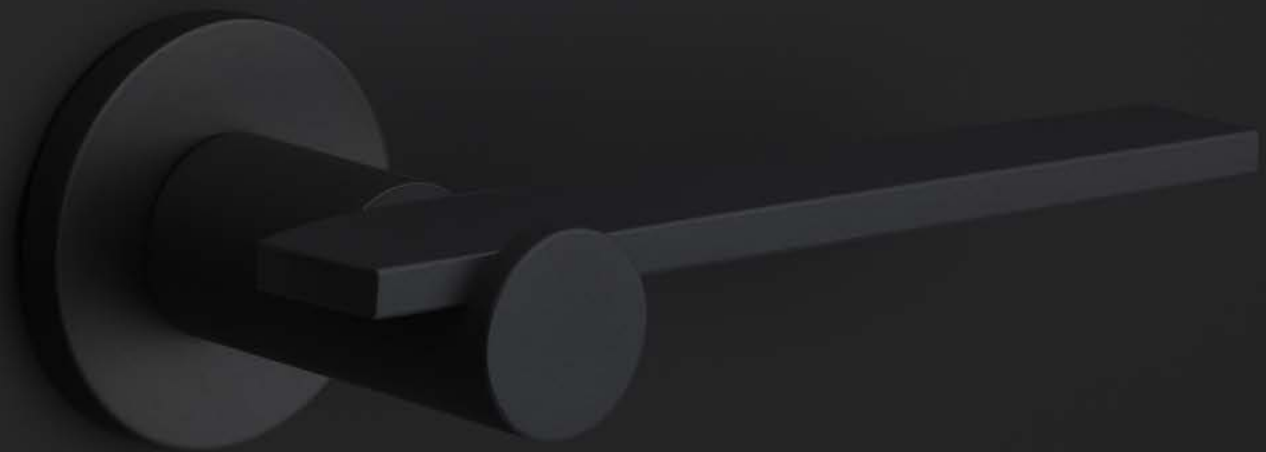

TENSE BB100
satin black