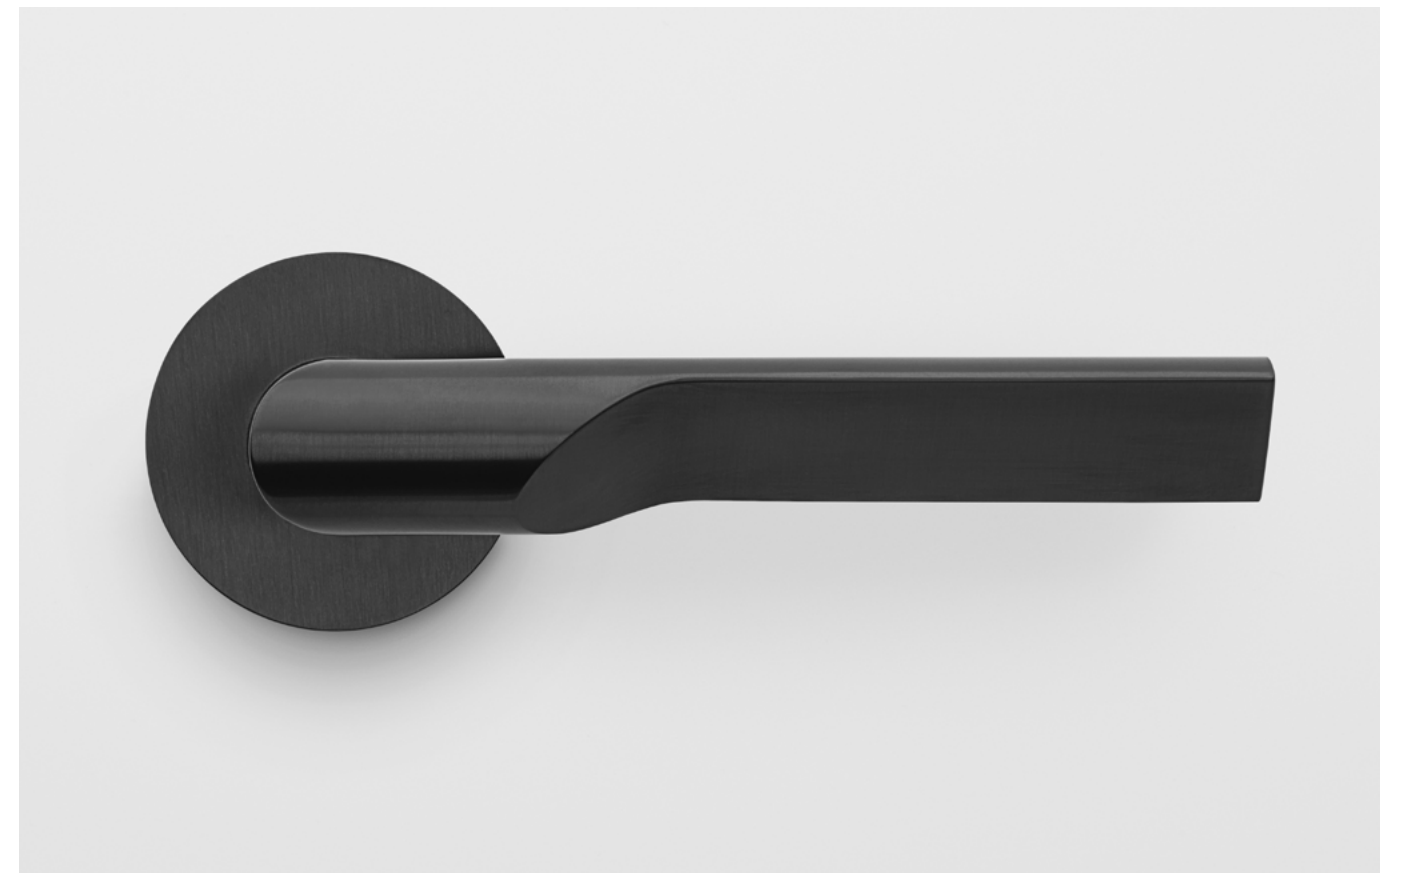

RIVIO GL101
PVD satin gold

RIVIO GL101
satin stainless steel

RIVIO GL101
bronze

About Gensler

Gensler is a global architecture, design, and planning firm with 53 locations and more than 7,000 professionals networked across the Americas, Europe, Greater China, Asia Pacific, and the Middle East. Founded in 1965, the firm works globally with more than 4,000 clients across more than 29 practice areas spanning the work, lifestyle, community, and health sectors. We are guided by our mission to create a better world through the power of design, and the source of our strength is our people.