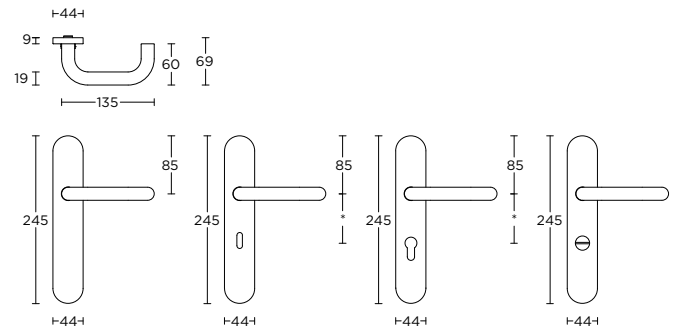

LB1-19

1

formani.com/Q001

1

sprung lever handle attached to rose with metal sub-rose
EN1906 class 3 certified

deurkruk vast-draaibaar geveerd op rozet met metalen onderconstructie EN1906 klasse 3 gecertificeerd

- LBN50
- LBY50
- LBB50
- LBWC50

LB2-19

1

4

8

11

formani.com/Q004

sprung lever handle attached to rose with metal sub-rose
EN1906 class 3 certified

deurkruk vast-draaibaar geveerd op rozet met metalen onderconstructie EN1906 klasse 3 gecertificeerd

- LBN50
- LBY50
- LBB50
- LBWC50

LB1-19P13

1

formani.com/Q002

LB1-19P13SFC

LB1-19P13N*

LB1-19P13Y*

LB1-19P13WC*

1

sprung lever handle attached to plate with metal sub-rose

* state distance on order

deurkruk vast-draaibaar met metalen onderconstructie geveerd op schild

* afstand opgeven bij bestelling

more options available:
pricelist or formani.com/001Q

LB2L-19

1

formani.com/Q005

4

1 4

sprung lever handle attached to rose with metal sub-rose
EN1906 class 3 certified

deurkruk vast-draaibaar geveerd op rozet met metalen onderconstructie EN1906 klasse 3 gecertificeerd

- LBN50
- LBY50
- LBB50
- LBWC50

satin stainless steel

PVD satin stainless steel

polished stainless steel

satin black

PVD gunmetal

bronze

PVD satin bronze

white

PVD satin gold

PVD polished copper