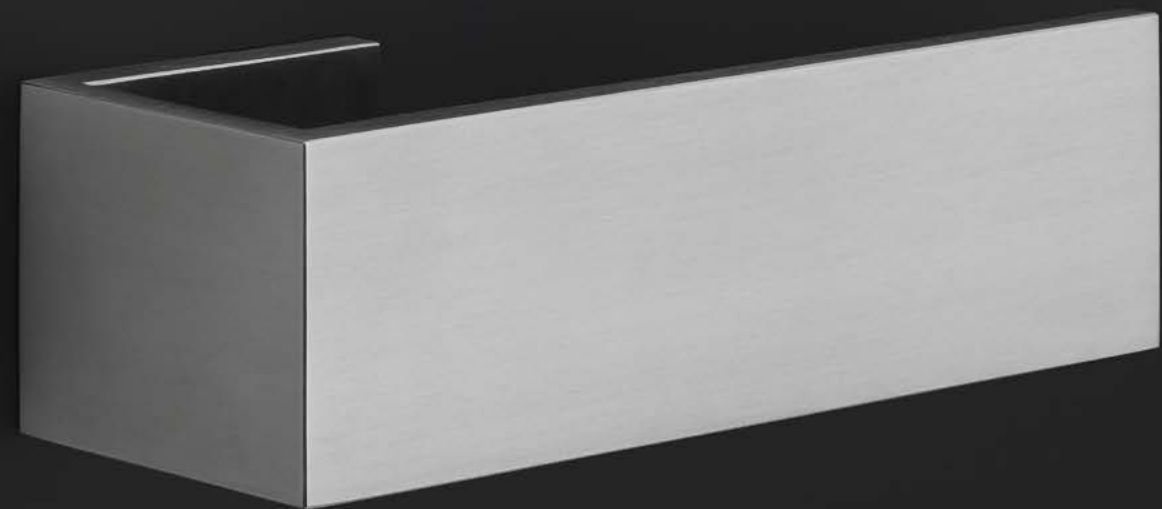

RIBBON by Bob Manders

Go to page 481