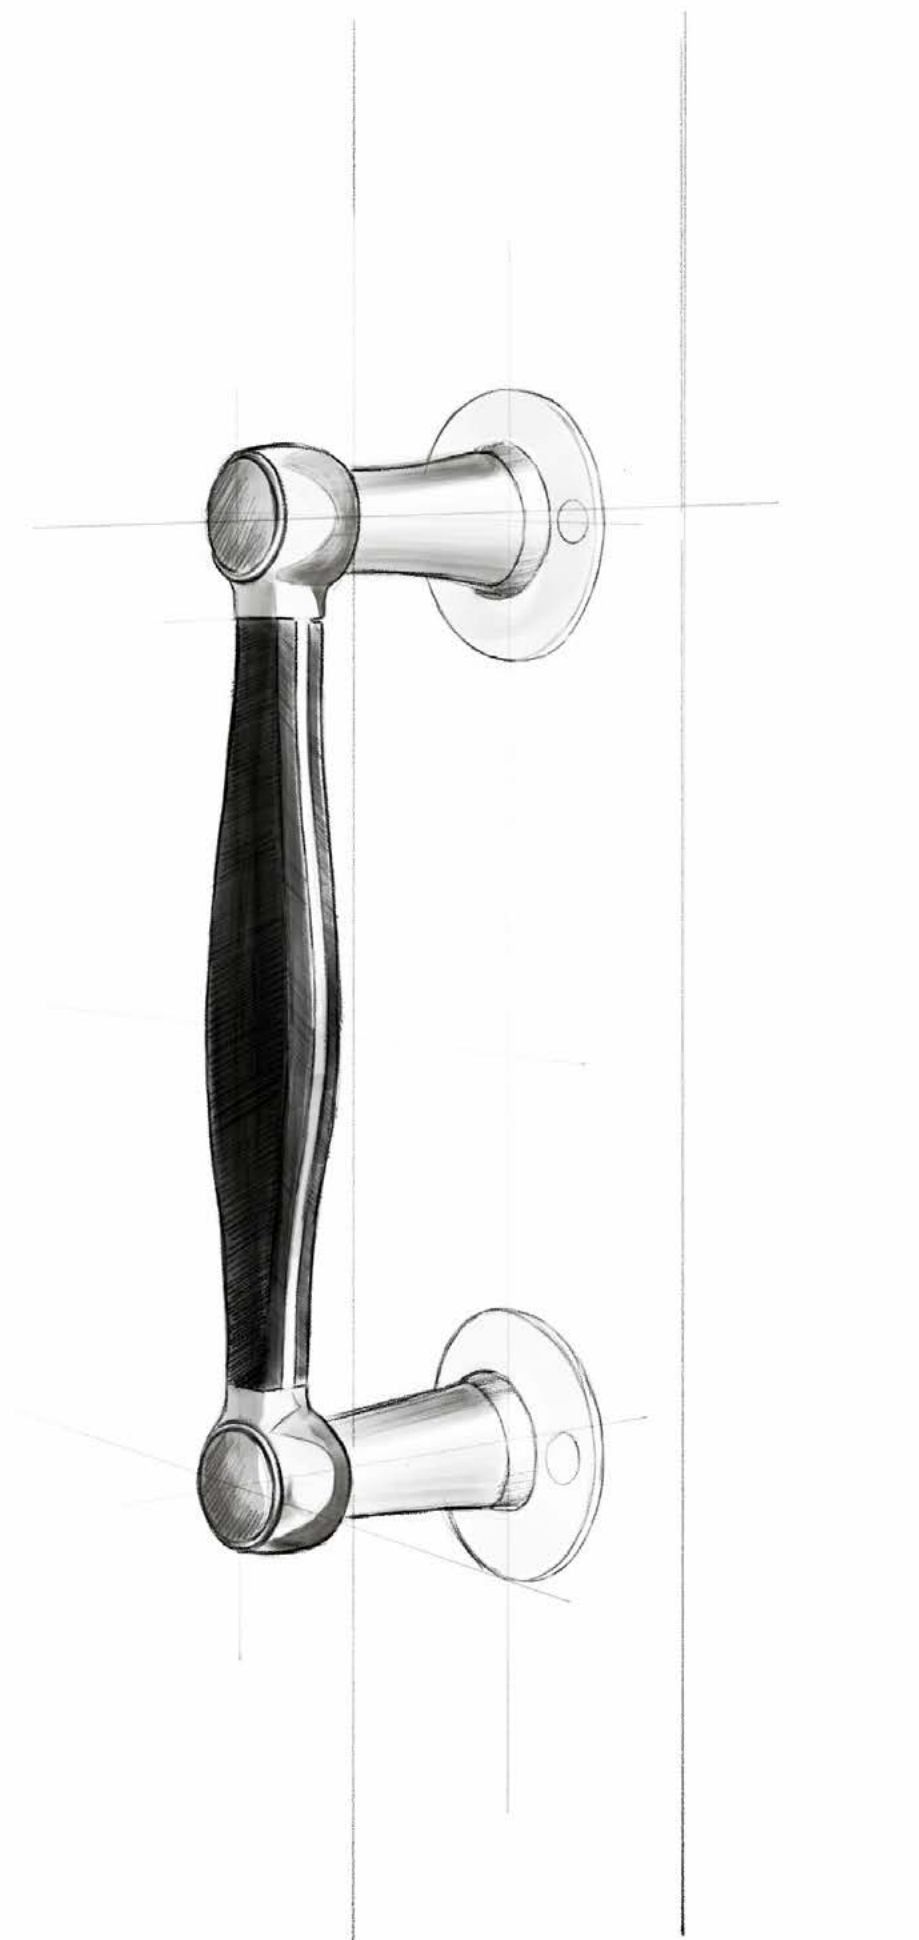

Accessoires

Meubelknoppen

430
431

432

433
433

433

BOSCO LZ100
satin stainless steel/satin black

BOSCO LZ100MA
polished stainless steel/carrara marble