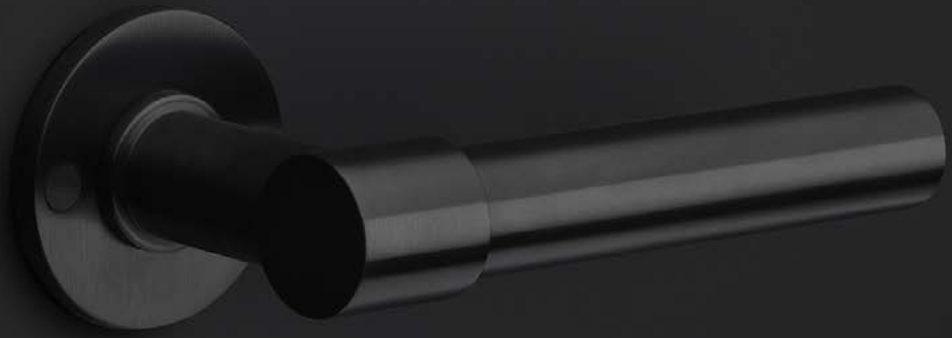

Panton.

ONE PBL20XL/50
satin black

ONE PBL20XL/50
satin black

ONE PBL20XL/50
bronze

ONE PBL20XL/50
PVD satin black

ONE PBL20XL/50
PVD satin gold

ONE PBL20XL/50
white

ONE PBL20XL/50
satin stainless steel