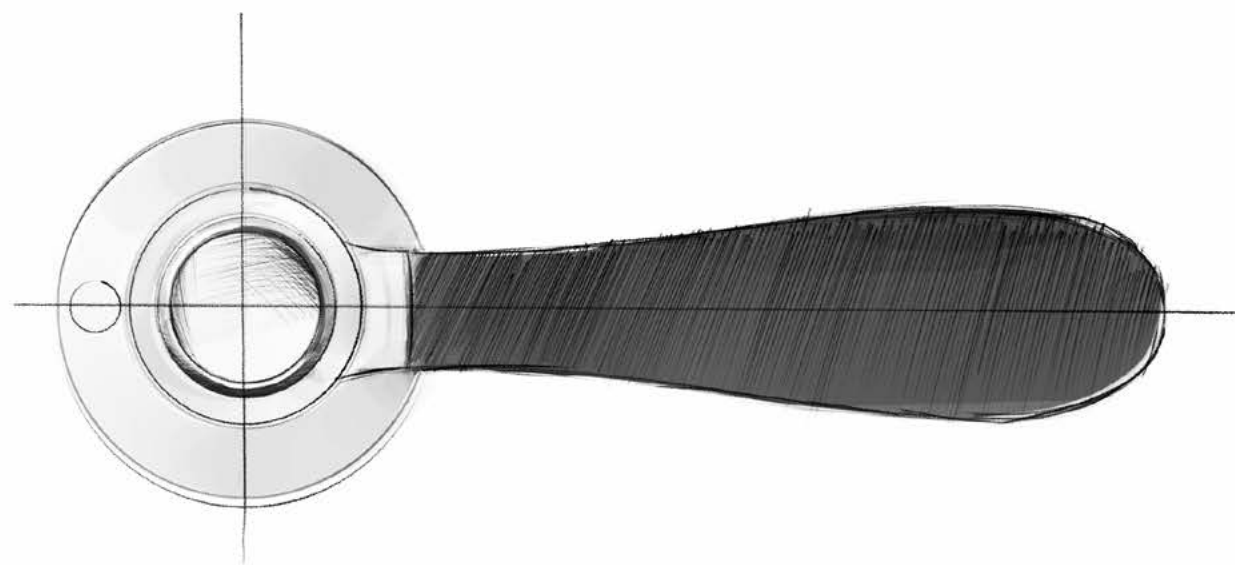

Accessoires

Meubelknoppen

430
431

432

433
433

433

BOSCO LZ100
satin stainless steel/satin black

BOSCO LZ100MA
polished stainless steel/carrara marble