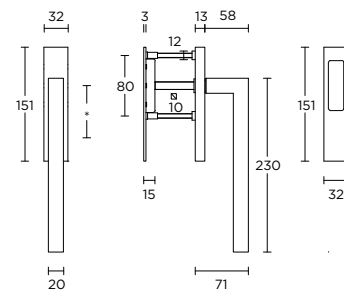

- 1 4

single solid internal lift-up sliding door handle with external flush pull

* blind or Y69

massieve set hefschuifdeurbeslag inclusief inbouwkom voor buitenzijde

* blind of PC69

more options available:
pricelist or formani.com/005K