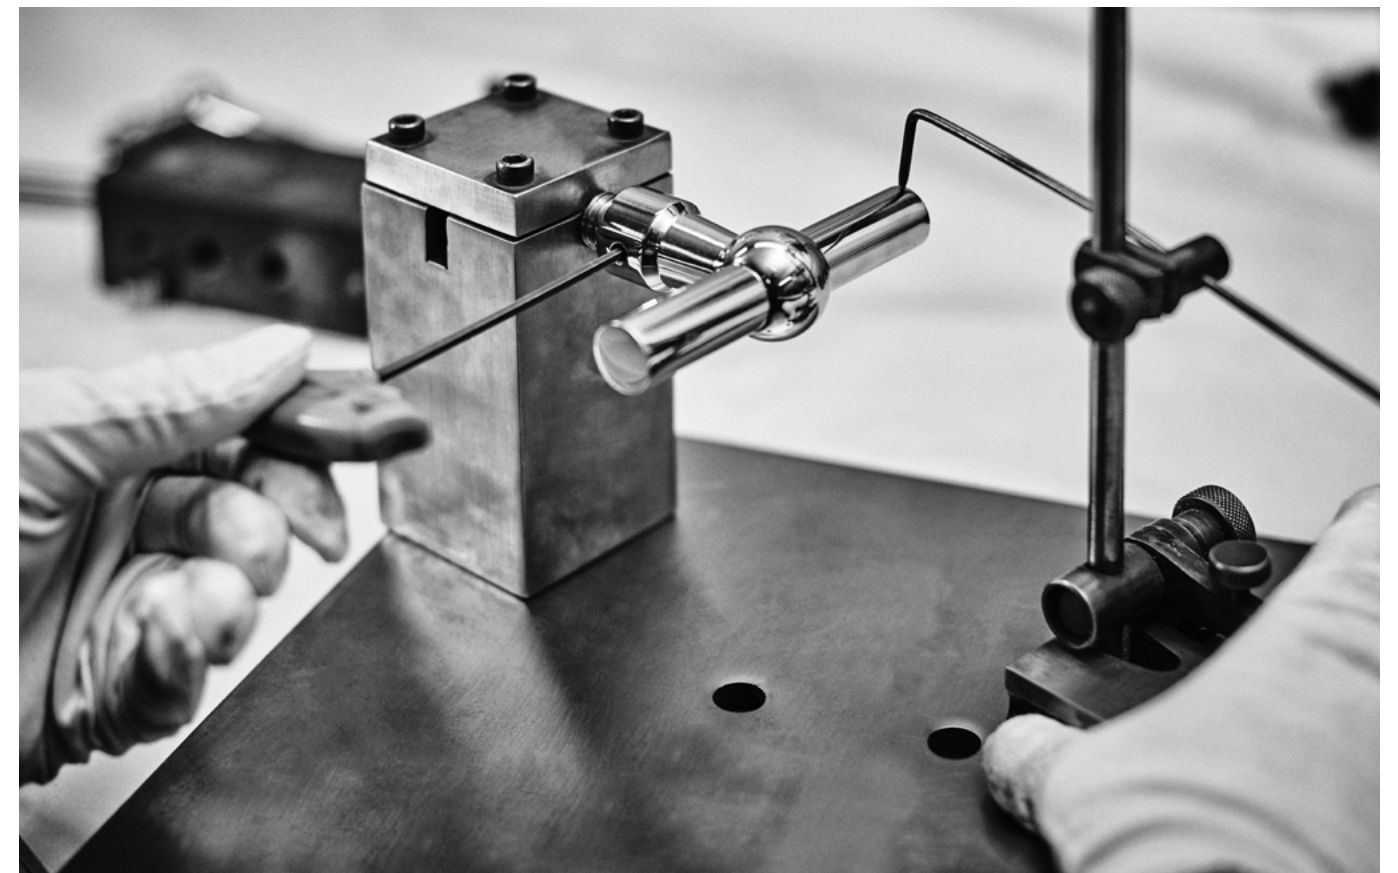

FERROVIA FVL100/48
satin stainless steel

FERROVIA FVL100/48
polished stainless steel

FERROVIA / 564

FERROVIA / 565

New York, USA

FERROVIA reference: Penthouse Fifth Avenue

Interior design: Studio Piet Boon

Photography: Matthijs van Roon