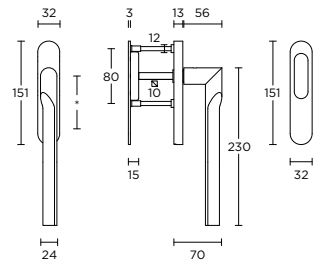

single solid internal lift-up sliding door handle with external flush pull

* blind or Y69

massieve set hefschuifdeurbeslag inclusief inbouwkom voor buitenzijde

* blind of PC69

more options available:
pricelist or formani.com/O01R