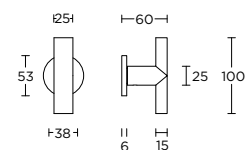

PBI102V

solid front door knob
fixed on rose

massieve voordeurknop
vast op rozet