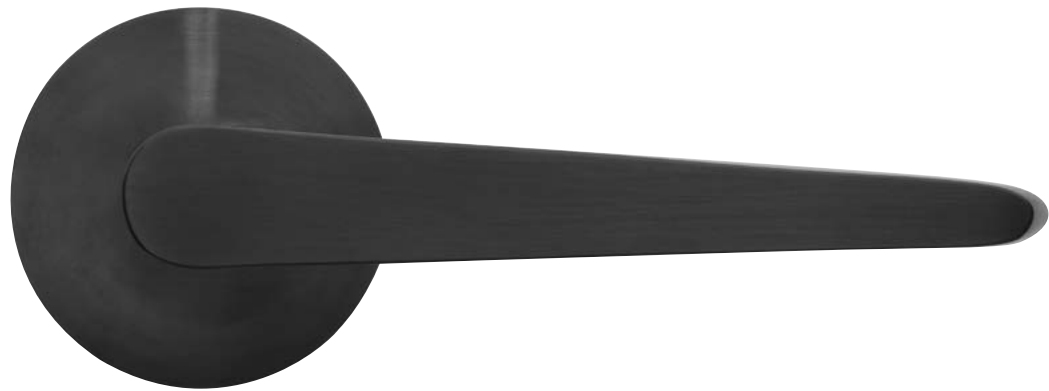

CONE by Osiris Hertman
Go to page 329