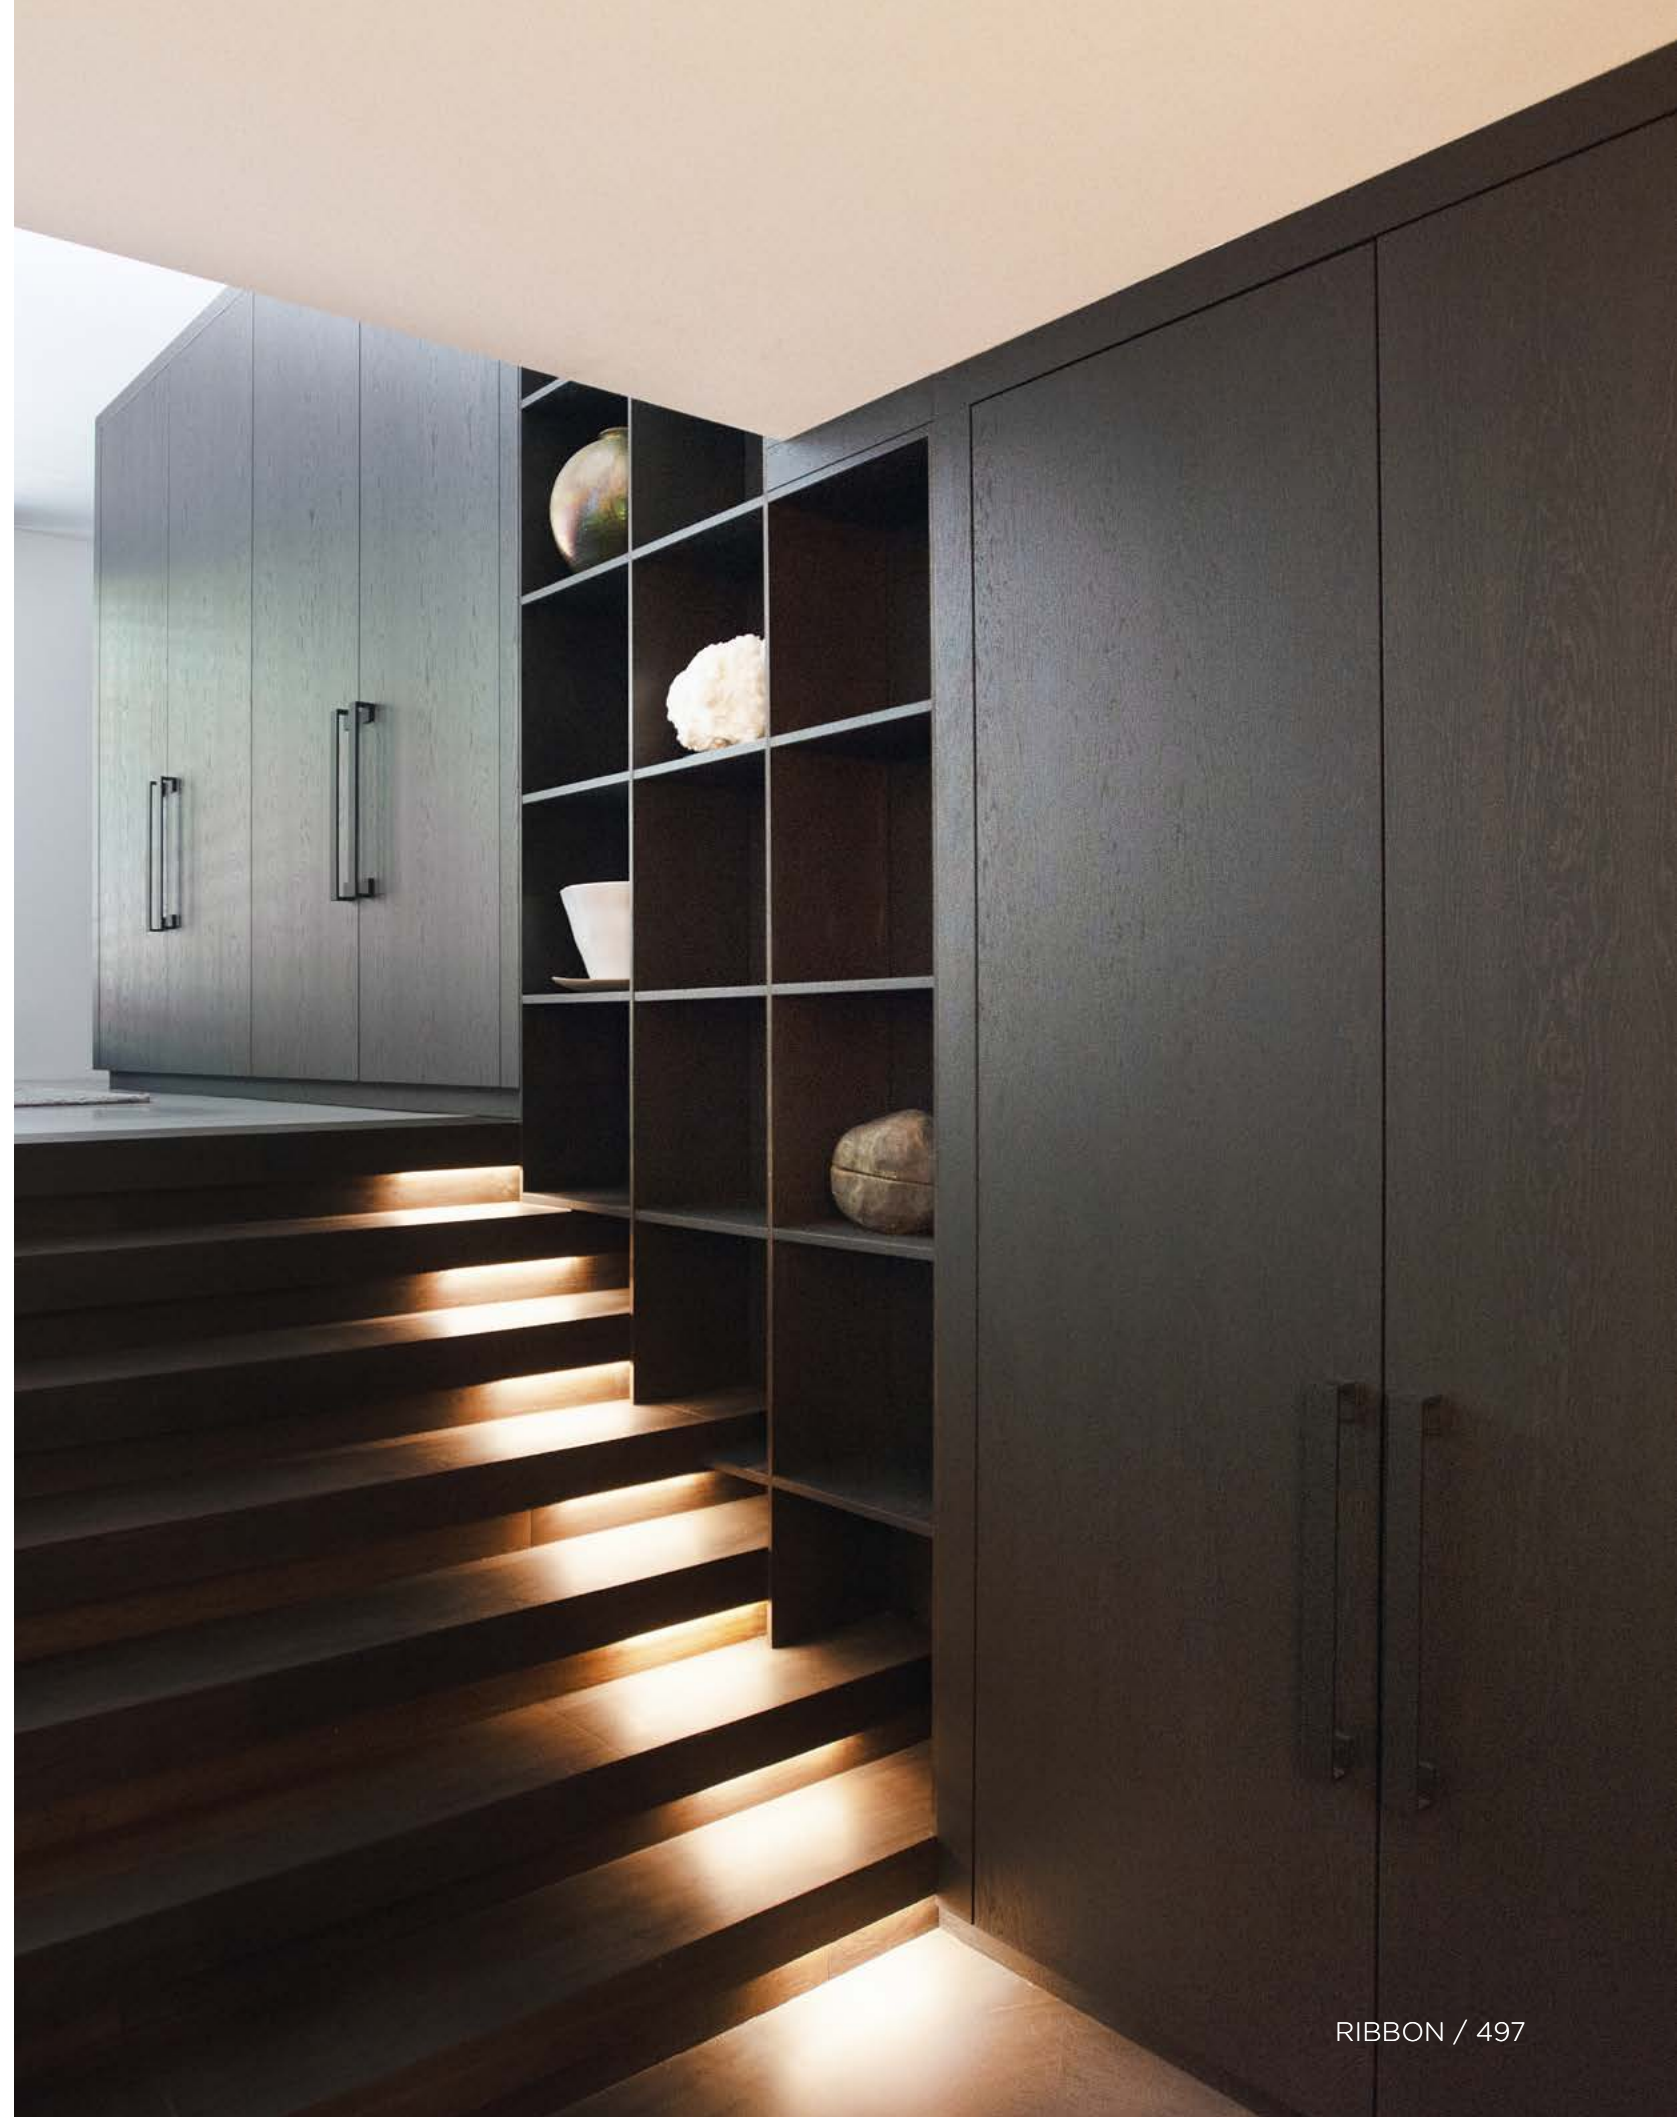

Waalwijk, the Netherlands

RIBBON reference: Private residence

Interior design: Bob Manders Architecture

Photography: Jurrit van der Waal (left), Jeroen Pulles (right)

Product: RIBBON BM101 satin black (left), RIBBON BM500 satin black (right)