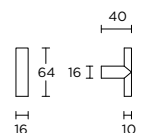

PBA16M

solid cabinet knob

massieve
meubelknop

formani.com/D018