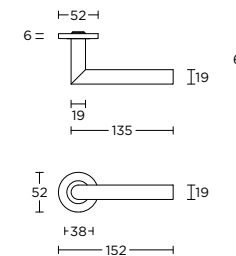

1 4

sprung lever handle attached to rose with metal sub-rose
EN1906 class 3 certified

deurkruk vast-draaibaar geveerd op rozet met metalen onderconstructie EN1906 klasse 3 gecertificeerd

- LBN50
- LBY50
- LBB50
- LBWC50

satin stainless steel

PVD satin stainless steel

polished stainless steel

satin black

PVD gunmetal

bronze

PVD satin bronze

white

PVD satin gold

PVD polished copper