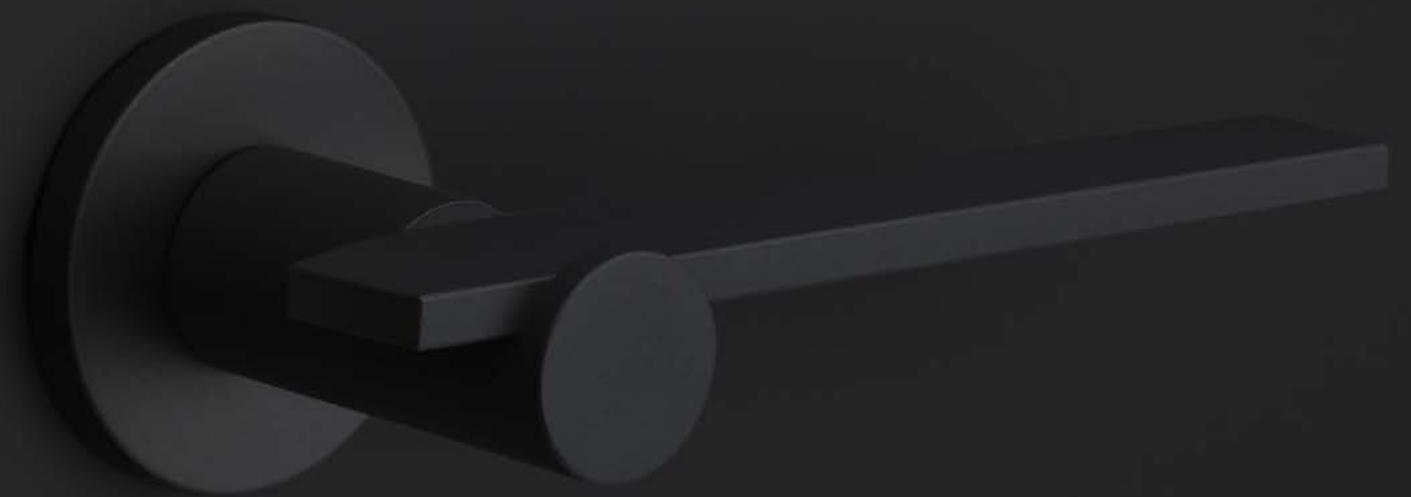

Designed for FORMANI: TENSE

Design award: German Design Award 2016

Photography: Ewoud Rooks

Osiris Hertman

“A door handle is the crowning jewel of your home – it’s always there, always visible. We’ve chosen a clear, sturdy design with a conical shape and removed the rosette by concealing the technology in the cone section.”