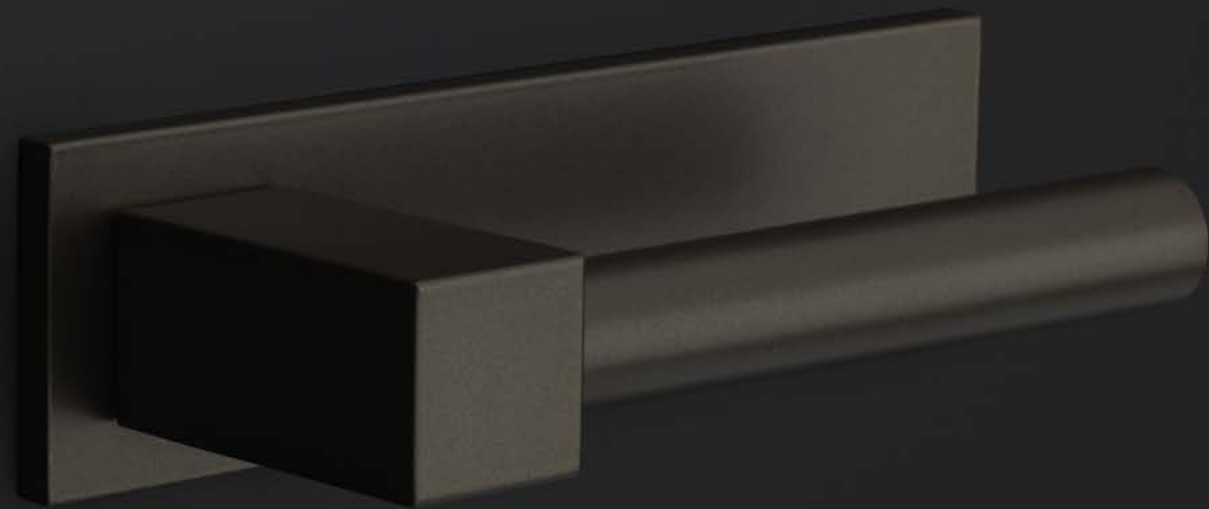

BOBBY by Eric Kuster

Go to page 355