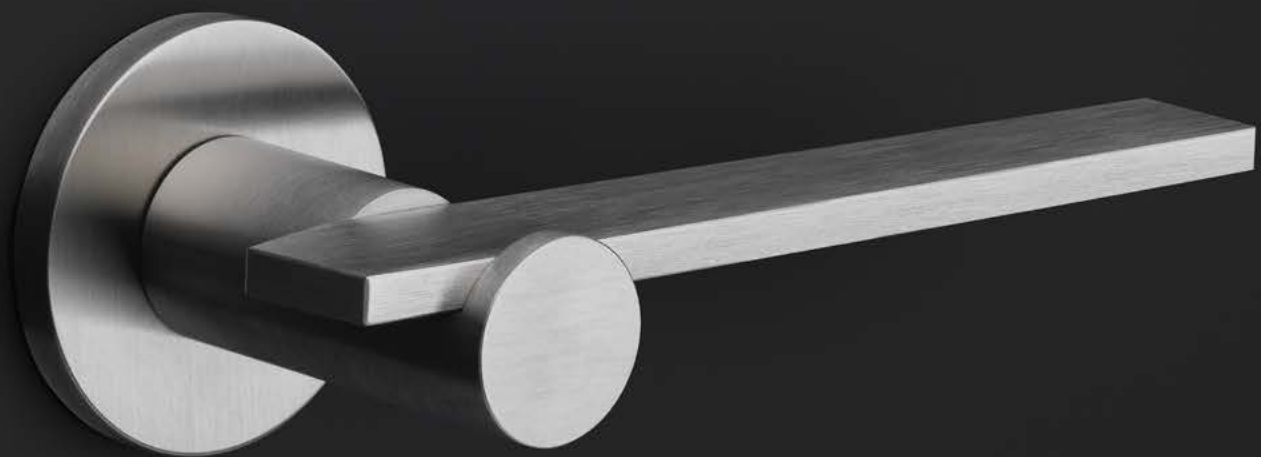

Accessoires

Meubelgrepen 324
Meubelknoppen 324
Inbouwkoppen 324
Hefschuifdeurbeslag 325

TENSE BB100
satin black

SWP

TENSE BB100
satin black

TENSE BB100
bronze

Laren, the Netherlands

TENSE reference: Atelier Kabaz architects
Interior design: Bertram Beerbaum, Kabaz architects
Photography: Peter Baas
Product: TENSE BB104 satin black